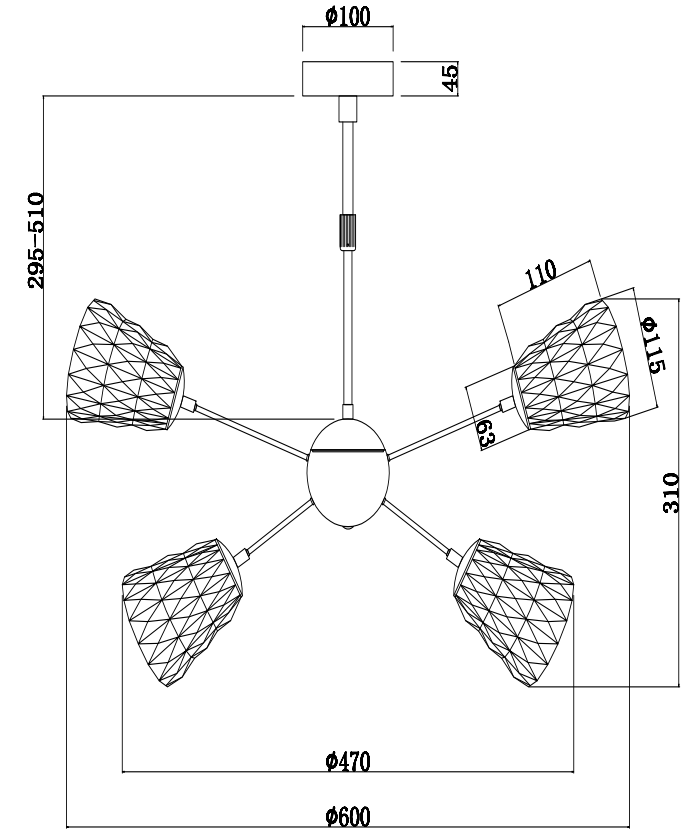

# Instruction

FR6025PL-L6CH

40W  
4100 Lumen

Model: FR6025PL-L6CH  
Collection: LED  
Series: Ittan

Ceiling Lamps