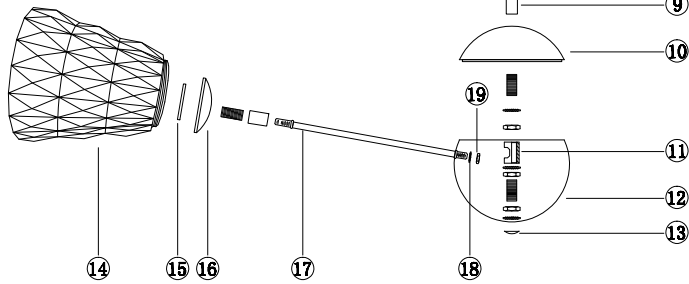

# Instruction

FR6025PL-L6CH

40W  
4100 Lumen

Model: FR6025PL-L6CH  
Collection: LED  
Series: Ittan

Ceiling Lamps