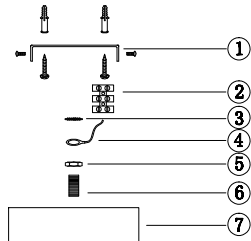

# Instruction

FR6025PL-L6CH

40W  
4100 Lumen

Model: FR6025PL-L6CH  
Collection: LED  
Series: Ittan

Ceiling Lamps