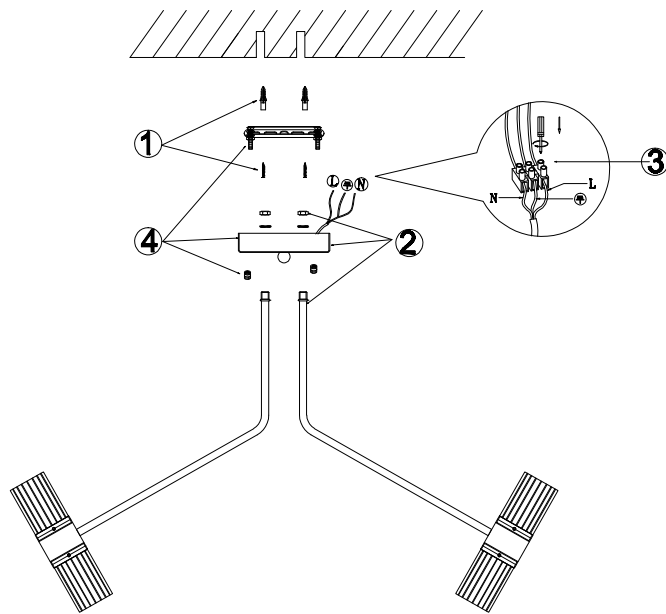

FREYA
TRADITION OF QUALITY

Instruction

FR6038CL-L80B

MAX 67W
5600 Lumen

Model: FR6038CL-L80B
Collection: LED
Series: New Series 038

Ceiling Lamps