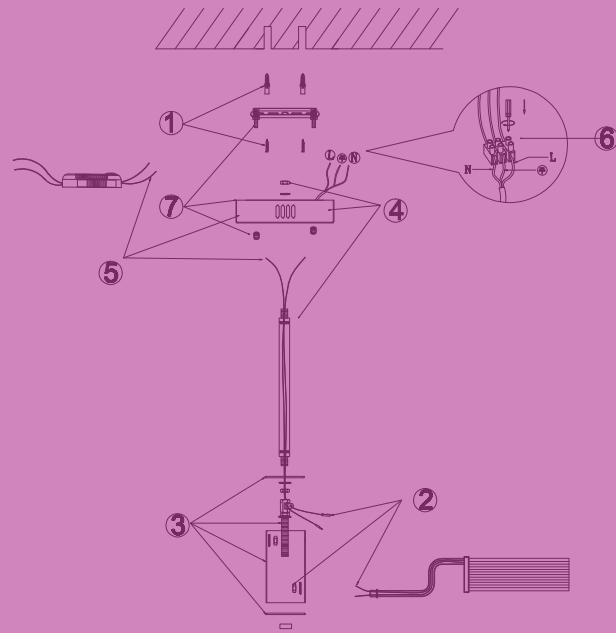

Instruction

FR6039CL-L64CH

Parallel connection

MAX 48W
3000 Lumen

Model: FR6039CL-L64CH
Collection: LED
Series: Eva

Ceiling Lamps