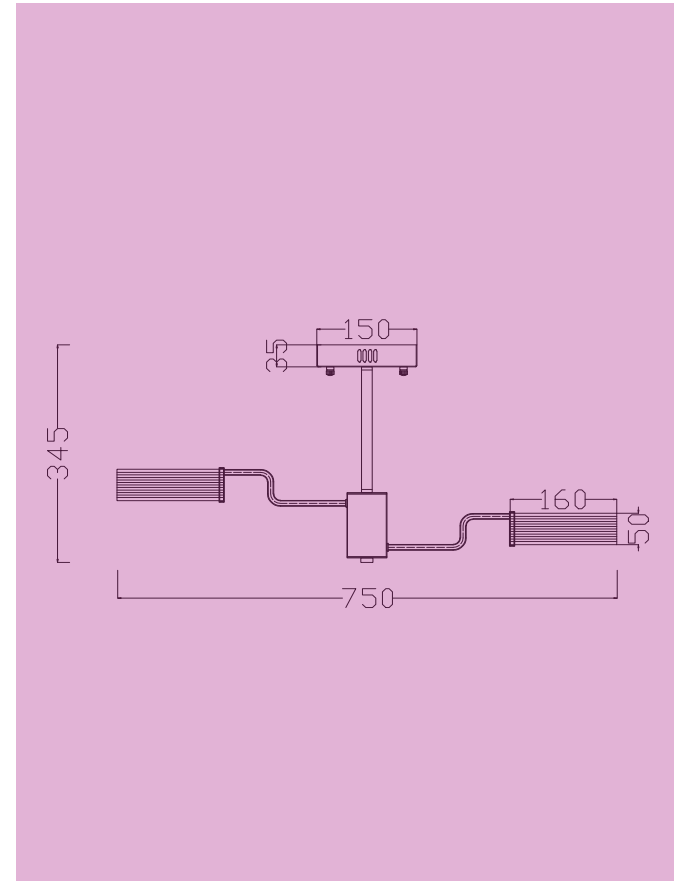

Instruction

FR6039CL-L64CH

Parallel connection

MAX 48W
3000 Lumen

Model: FR6039CL-L64CH
Collection: LED
Series: Eva

Ceiling Lamps