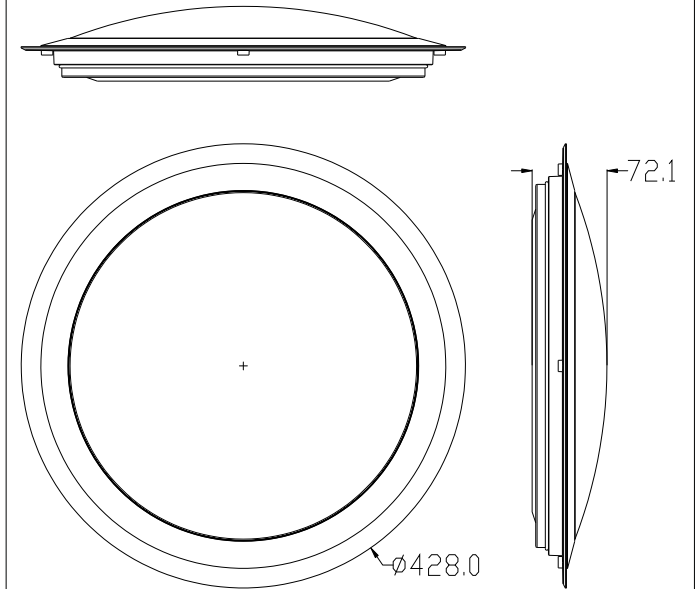

FREYA
TRADITION OF QUALITY

INSTRUCTION

MODEL: FR6441-CL-30-W
CHANDELIER

Picture 1

Picture 3

Picture 2

Picture 4

Picture 5

LED x 1 MAX 30W
2100 LUMEN

FREYA-LIGHT.COM