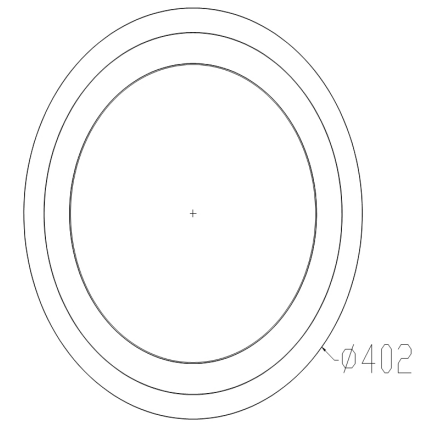

FREYA
TRADITION OF QUALITY

INSTRUCTION

Model: FR6998-CL-30-W

Ceiling

MAX 30W
2000 LUMEN

FREYA-LIGHT.COM