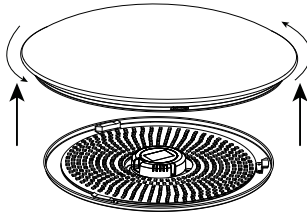

# INSTRUCTION

**MODEL: FR6999-CL-45-W**  
**CHANDELIER**

Picture 1

Picture 2

Picture 3

Picture 4

Picture 5

**LED** X 1