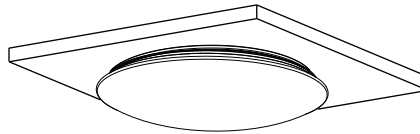

# INSTRUCTION

**MODEL: FR6999-CL-45-W**  
**CHANDELIER**

Picture 1

Picture 2

Picture 3

Picture 4

Picture 5

**LED** X 1