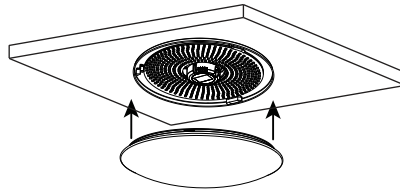

# INSTRUCTION

**MODEL: FR6999-CL-45-W**  
**CHANDELIER**

Picture 1

Picture 2

Picture 3

Picture 4

Picture 5

**LED** X 1