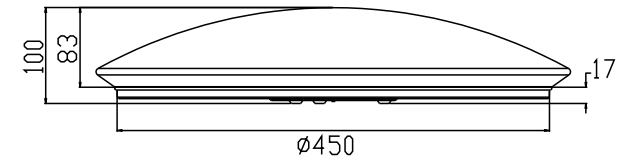

# INSTRUCTION

**MODEL: FR6999-CL-45-W**  
**CHANDELIER**

Picture 1

Picture 2

Picture 3

Picture 4

Picture 5

**LED** X 1