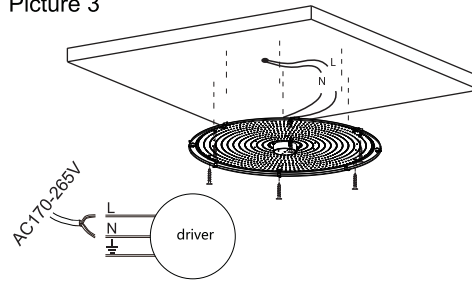

FREYA
TRADITION OF QUALITY

INSTRUCTION

MODEL: FR6999-CL-75-W
CHANDELIER

Picture 1

Picture 2

Picture 3

Picture 4

MAX 80W
6000 LUMEN