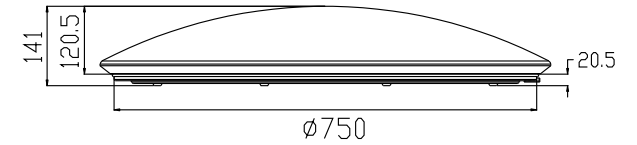

FREYA
TRADITION OF QUALITY

INSTRUCTION

MODEL: FR6999-CL-75-W
CHANDELIER

Picture 1

Picture 2

Picture 3

Picture 4

MAX 80W
6000 LUMEN