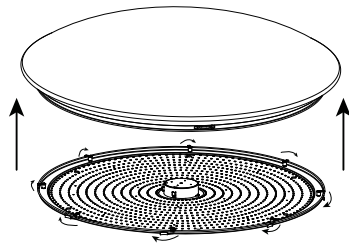

FREYA
TRADITION OF QUALITY

INSTRUCTION

MODEL: FR6999-CL-75-W
CHANDELIER

Picture 1

Picture 2

Picture 3

Picture 4

MAX 80W
6000 LUMEN