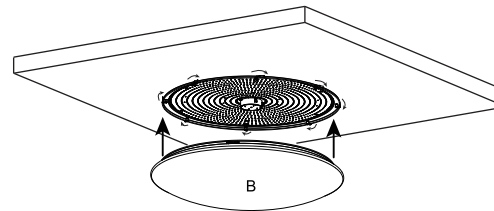

FREYA
TRADITION OF QUALITY

INSTRUCTION

MODEL: FR6999-CL-75-W
CHANDELIER

Picture 1

Picture 2

Picture 3

Picture 4

MAX 80W
6000 LUMEN