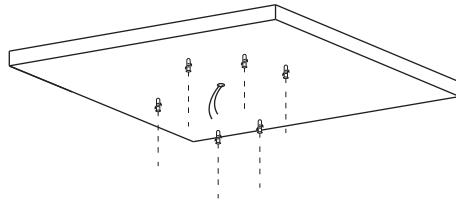

FREYA
TRADITION OF QUALITY

INSTRUCTION

MODEL: FR6999-CL-75-W
CHANDELIER

Picture 1

Picture 2

Picture 3

Picture 4

MAX 80W
6000 LUMEN