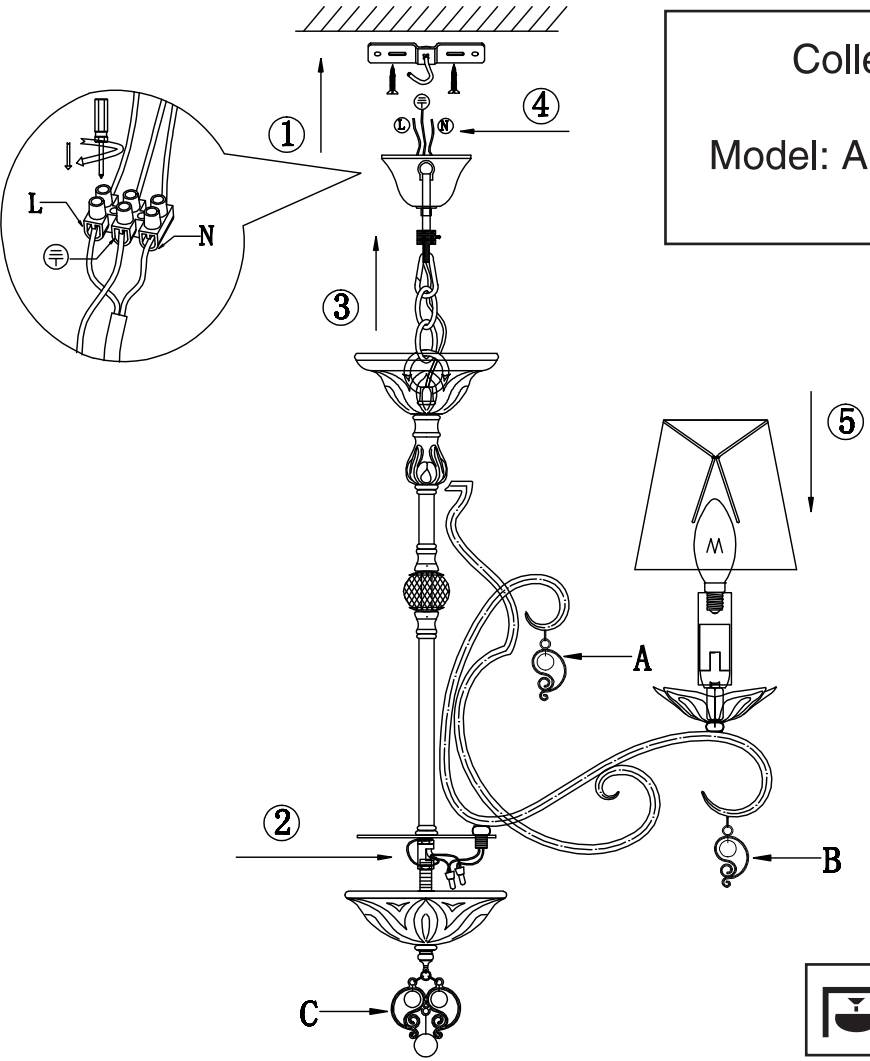

Instruction

Collection: Elegant
Series: Monile
Model: ARM004-06-W
Suspended

A=6
B=6
C=1

 - Suspended

6 x E14 (40w)

MAYTONI
DECORATIVE LIGHTING
www.maytoni.de