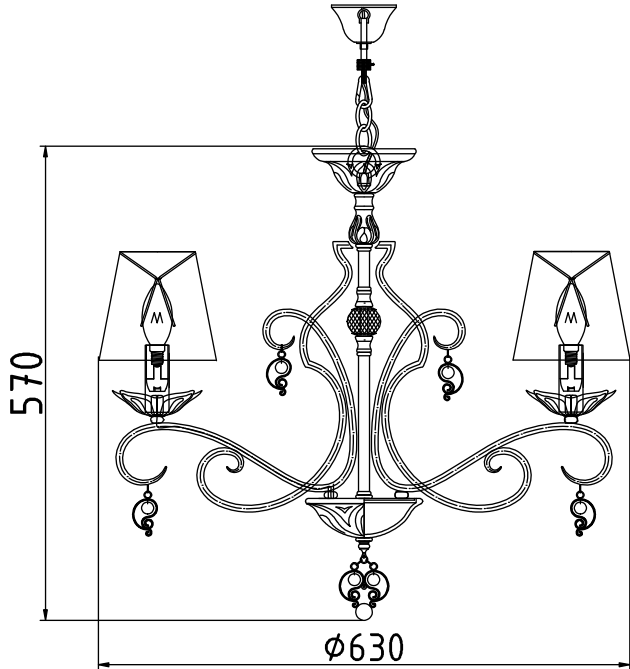

Instruction

Collection: Elegant
Series: Monile
Model: ARM004-06-W
Suspended

A=6
B=6
C=1

 - Suspended

6 x E14 (40w)

MAYTONI
DECORATIVE LIGHTING
www.maytoni.de