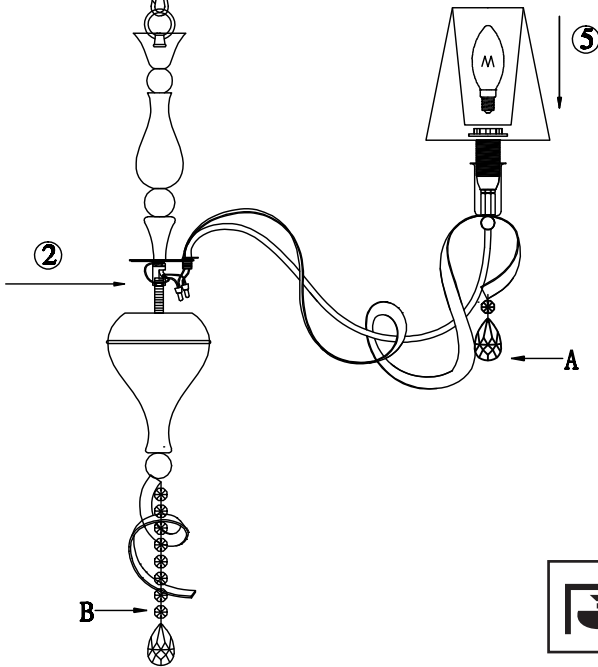

Instruction

Collection: Elegant
Series: Intreccio
Model: ARM010-06-R
Suspended

A=6
B=1

6 x E14 (40w)

MAYTONI
DECORATIVE LIGHTING

www.maytoni.de