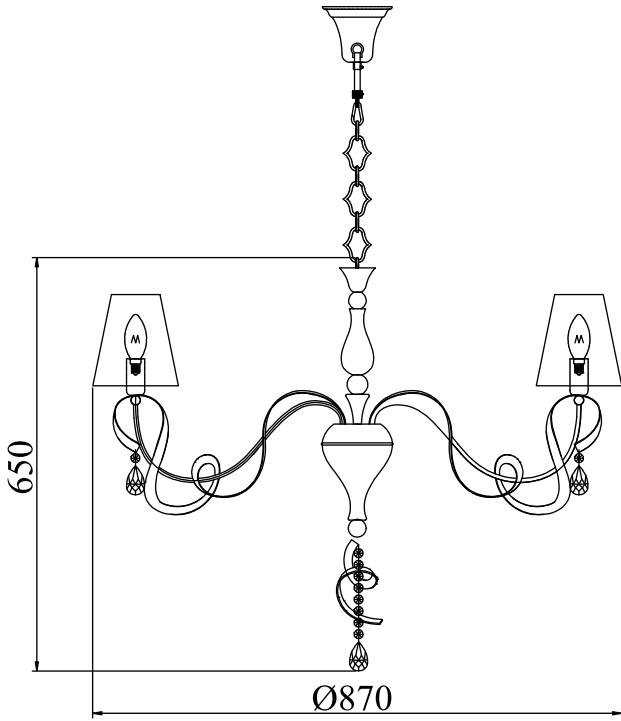

Instruction

Collection: Elegant
Series: Intreccio
Model: ARM010-06-R
Suspended

A=6
B=1

6 x E14 (40w)

MAYTONI
DECORATIVE LIGHTING

www.maytoni.de