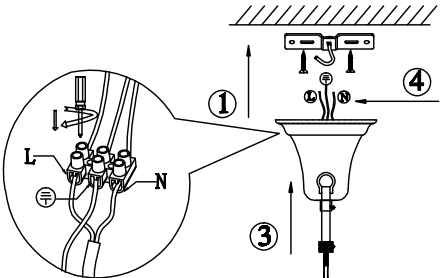

Instruction

Collection: Elegant
Series: Intreccio
Model: ARM010-06-R
Suspended

A=6
B=1

6 x E14 (40w)

MAYTONI
DECORATIVE LIGHTING

www.maytoni.de