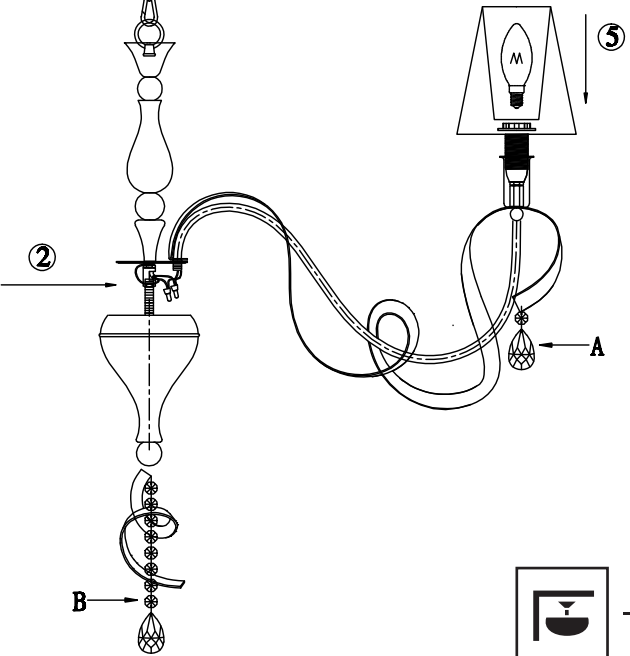

Instruction

Collection: Elegant
Series: Intreccio
Model: ARM010-08-R
Suspended

A=8
B=1

– Suspended

8 x E14 (40w)

MAYTONI
DECORATIVE LIGHTING

www.maytoni.de