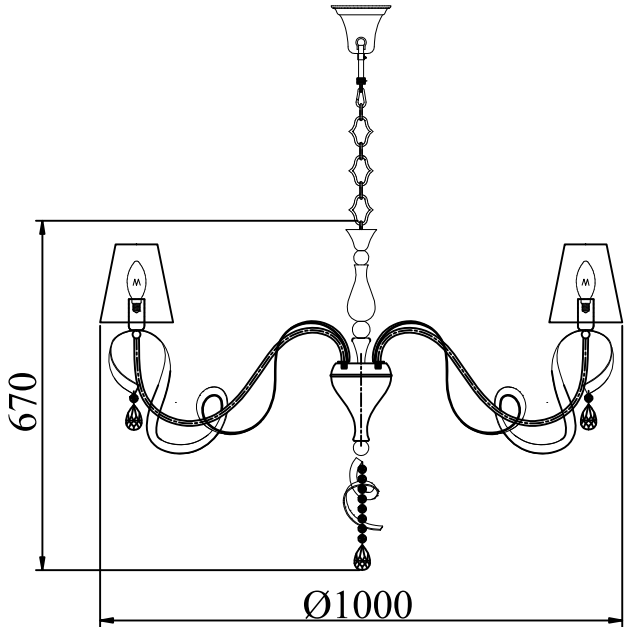

Instruction

Collection: Elegant
Series: Intreccio
Model: ARM010-08-R
Suspended

A=8
B=1

– Suspended

8 x E14 (40w)

MAYTONI
DECORATIVE LIGHTING

www.maytoni.de