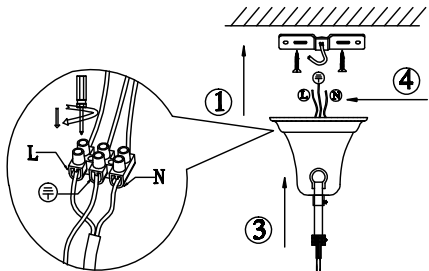

Instruction

Collection: Elegant
Series: Intreccio
Model: ARM010-08-R
Suspended

A=8
B=1

– Suspended

8 x E14 (40w)

MAYTONI
DECORATIVE LIGHTING

www.maytoni.de