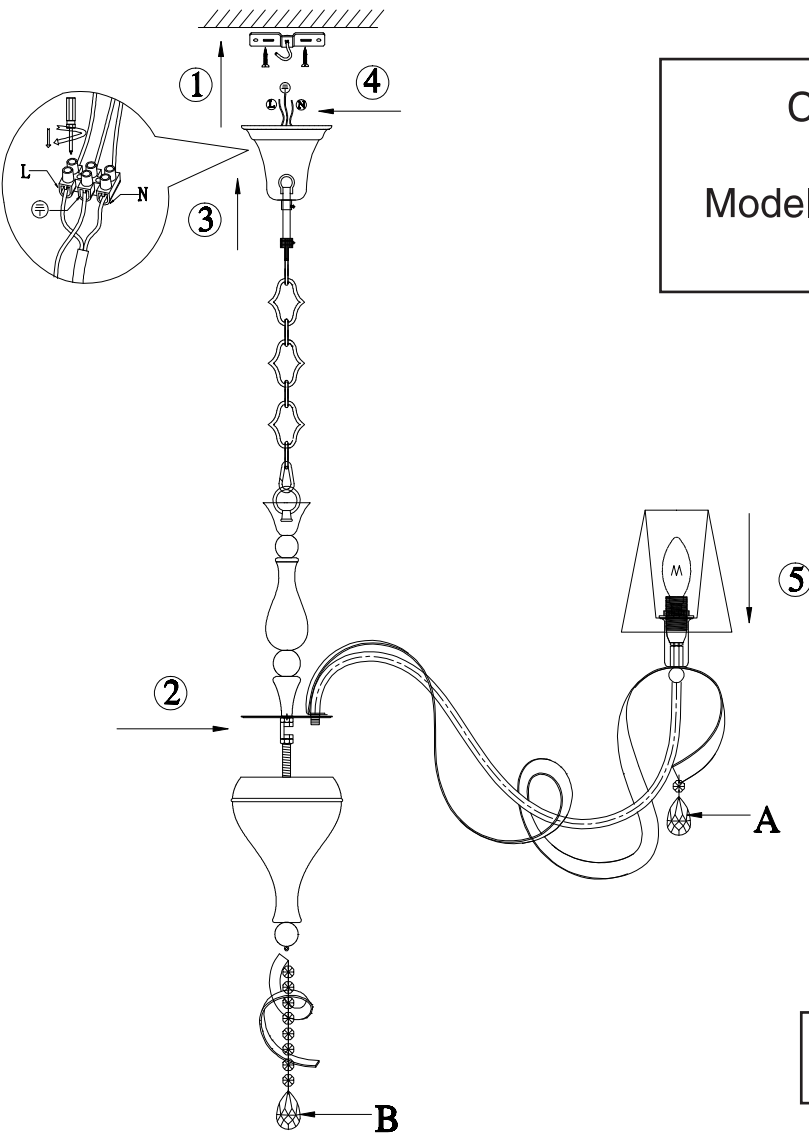

# Instruction

Collection: Elegant  
Series: Intreccio  
Model: ARM010-10-W  
Suspended

A=10  
B=1

  
10x E14 (40W)

**MAYTONI**  
DECORATIVE LIGHTING

[www.maytoni.de](http://www.maytoni.de)