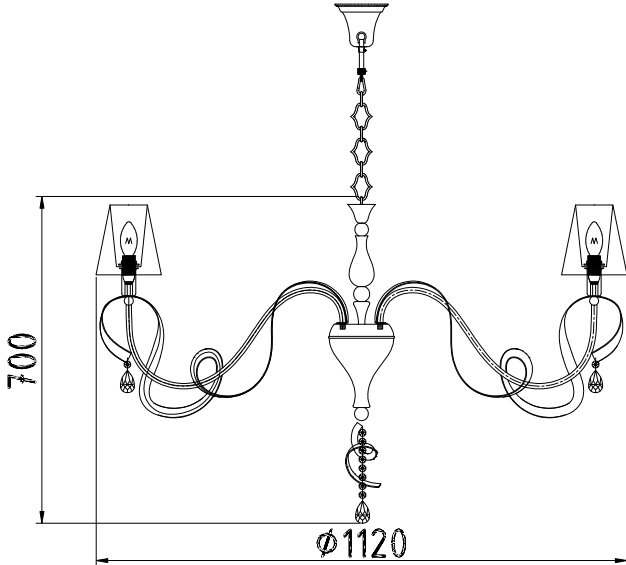

# Instruction

Collection: Elegant  
Series: Intreccio  
Model: ARM010-10-W  
Suspended

A=10  
B=1

  
10x E14 (40W)

**MAYTONI**  
DECORATIVE LIGHTING

[www.maytoni.de](http://www.maytoni.de)