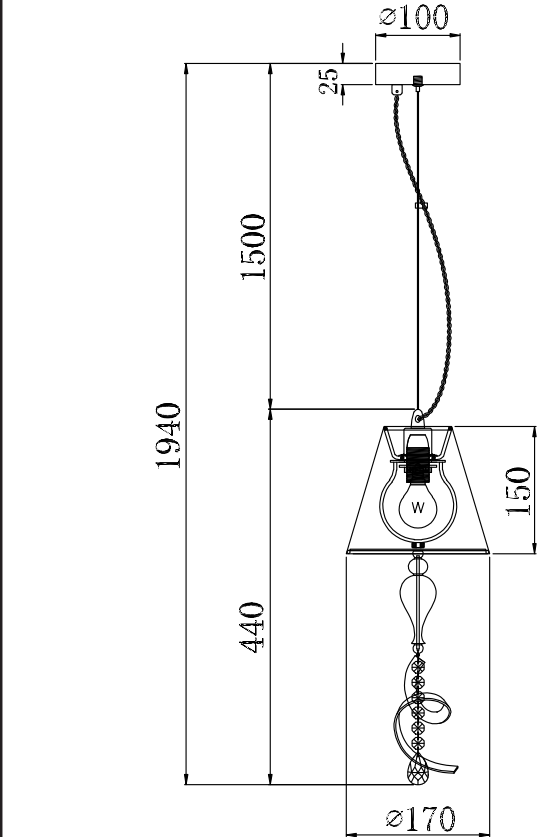

Instruction

Collection: Elegant
Series: Intreccio
Model: ARM010-22-W
Ceiling

A=1

1 x E27 (40w)

MAYTONI
DECORATIVE LIGHTING

www.maytoni.de