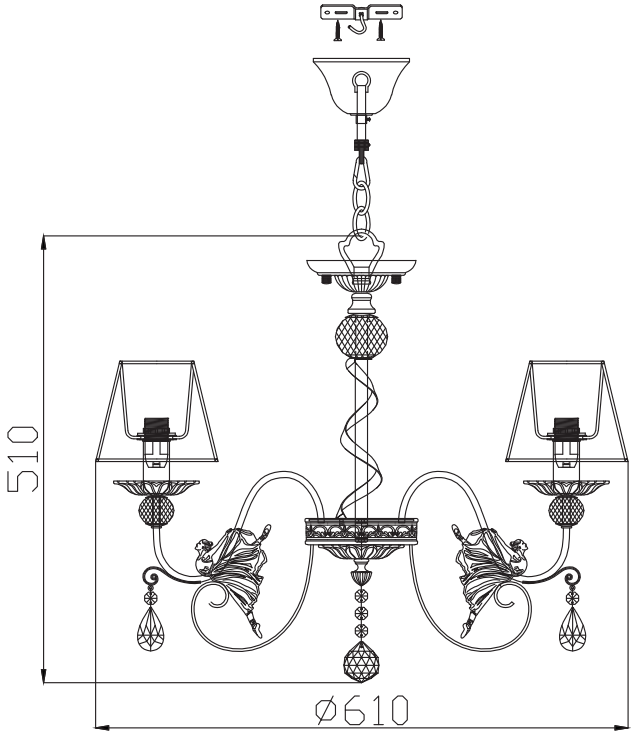

# Instruction

Collection: Elegant  
Series: Elina  
Model: ARM222-06-G  
Suspended

A=6  
B=1

  
6 x E14 (40w)

**MAYTONI**  
DECORATIVE LIGHTING

[www.maytoni.de](http://www.maytoni.de)