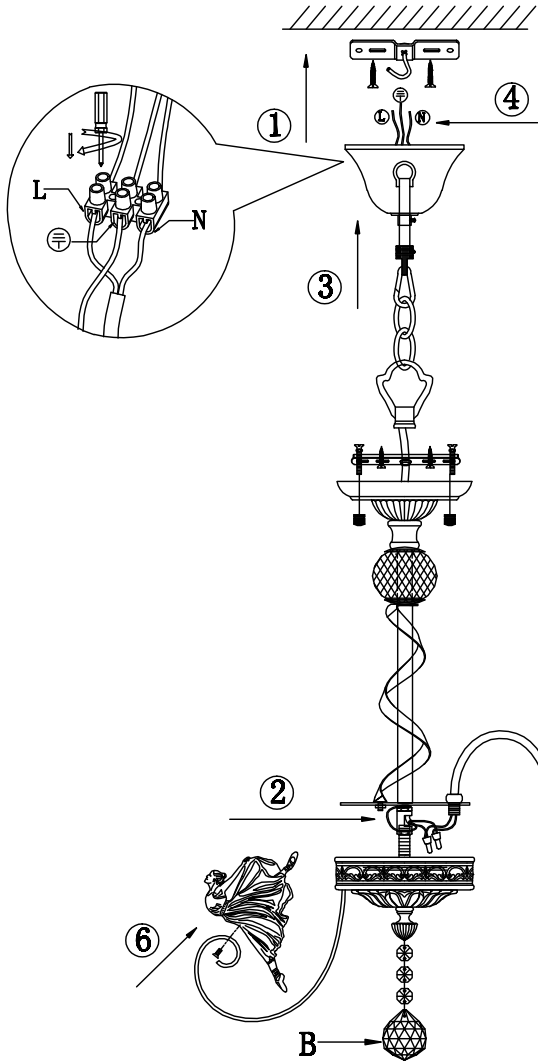

# Instruction

Collection: Elegant  
Series: Elina  
Model: ARM222-06-G  
Suspended

A=6  
B=1

  
6 x E14 (40w)

**MAYTONI**  
DECORATIVE LIGHTING

[www.maytoni.de](http://www.maytoni.de)