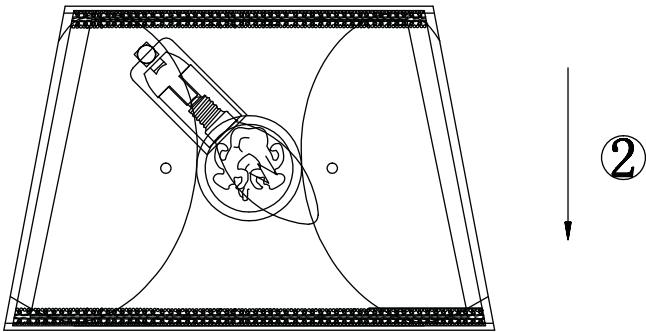

Instruction

Collection: Elegant
Series: Leaves
Model: ARM365-01-R
Wall-mounted

- Wall-mounted

1 x E14 (40w)

MAYTONI
DECORATIVE LIGHTING

www.maytoni.de