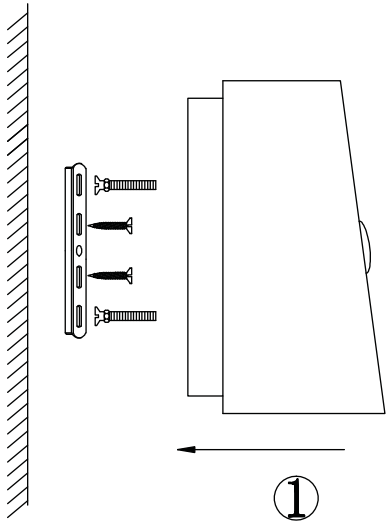

Instruction

Collection: Elegant
Series: Leaves
Model: ARM365-01-R
Wall-mounted

- Wall-mounted

1 x E14 (40w)

MAYTONI
DECORATIVE LIGHTING

www.maytoni.de