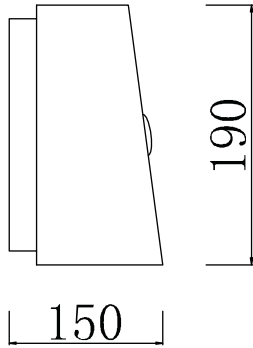

Instruction

Collection: Elegant
Series: Leaves
Model: ARM365-01-R
Wall-mounted

- Wall-mounted

1 x E14 (40w)

MAYTONI
DECORATIVE LIGHTING

www.maytoni.de