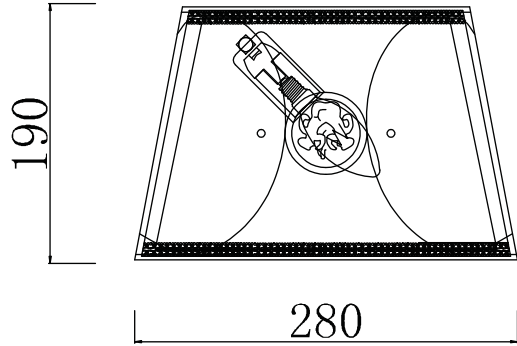

Instruction

Collection: Elegant
Series: Leaves
Model: ARM365-01-R
Wall-mounted

- Wall-mounted

1 x E14 (40w)

MAYTONI
DECORATIVE LIGHTING

www.maytoni.de