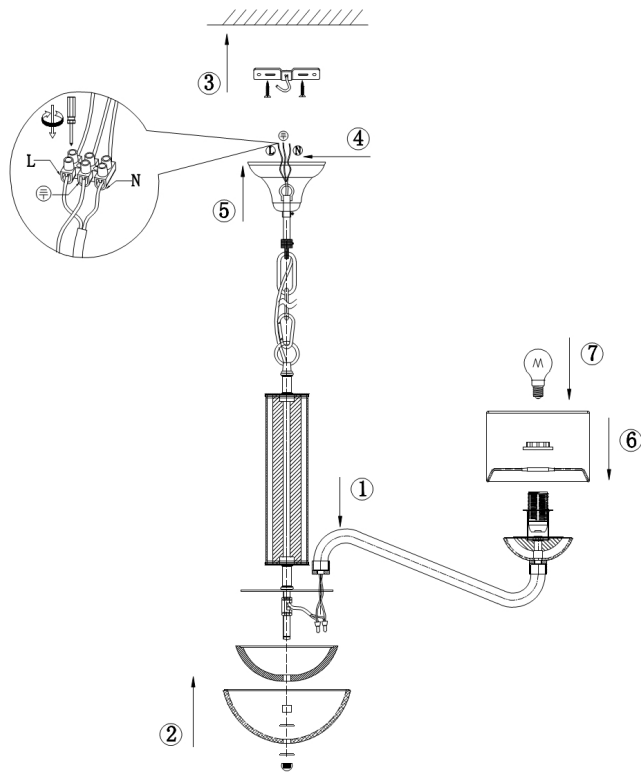

Instruction

Collection: ELEGANT
Series: MARYLAND
Model: ARM526PL-08GR
Ceiling

8 x E14 (40W)

MAYTONI
DECORATIVE LIGHTING

www.maytoni.de