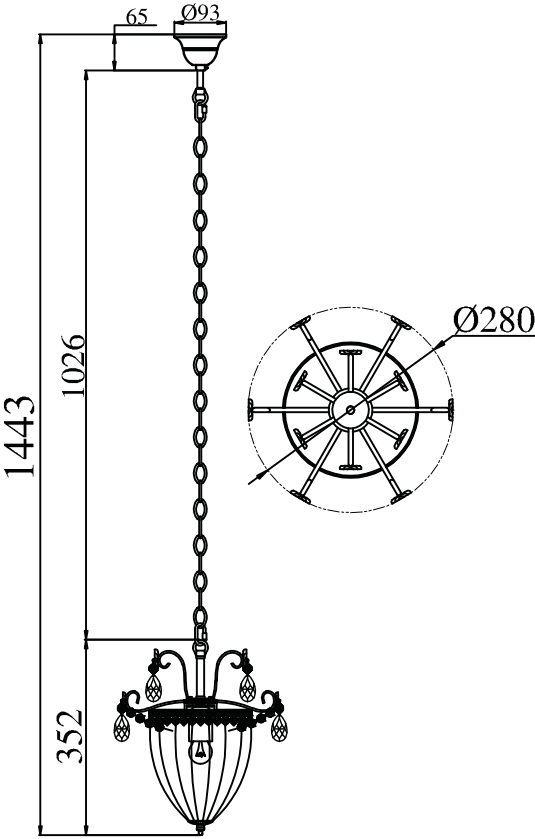

Instruction

Collection: Diamant crystal
 Series: Ulana
 Model: DIA299-11-N
 Ceiling

A=6
 B=6
 C=6

1 x E27 (40w)

MAYTONI
 DECORATIVE LIGHTING

www.maytoni.de