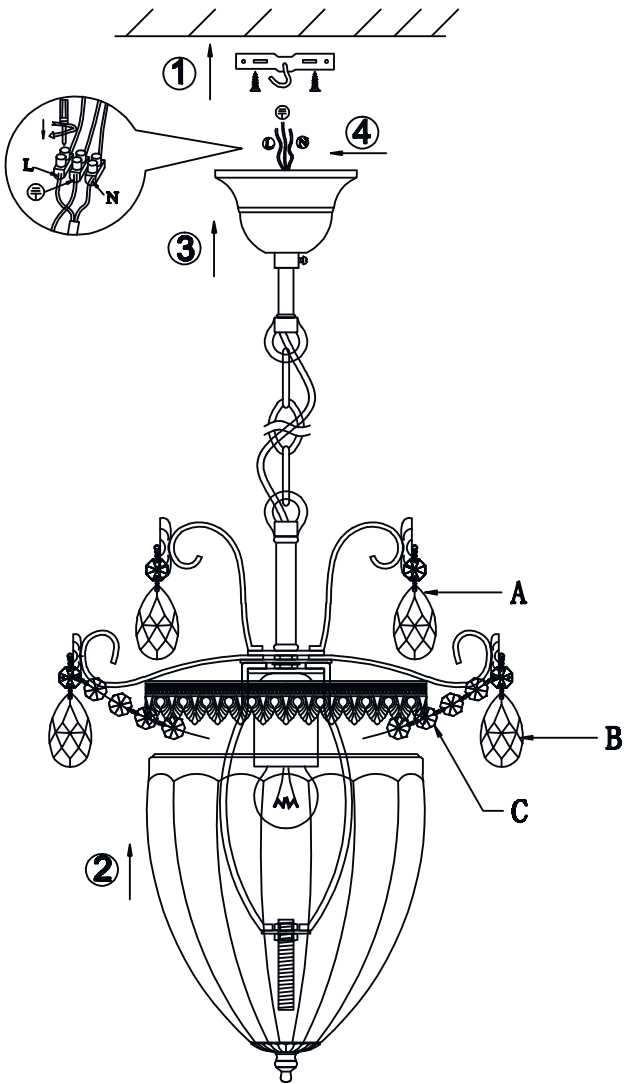

Instruction

Collection: Diamant crystal
 Series: Ulana
 Model: DIA299-11-N
 Ceiling

A=6
 B=6
 C=6

1 x E27 (40w)

MAYTONI
 DECORATIVE LIGHTING

www.maytoni.de