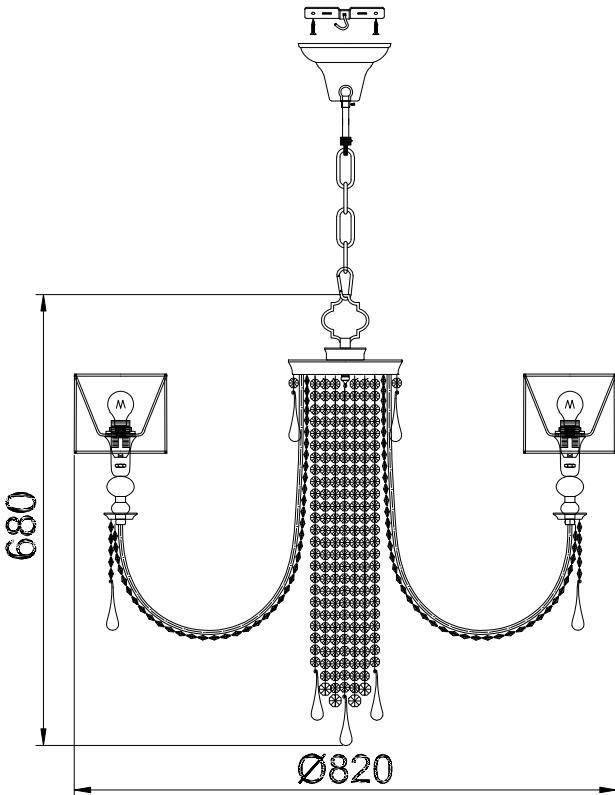

Instruction

Collection: House
 Series: Beince
 Model: H018-PL-08-NG
 Pendant Lamps

- Pendant Lamps

8 x E14 (40w)

MAYTONI
 DECORATIVE LIGHTING

www.maytoni.de