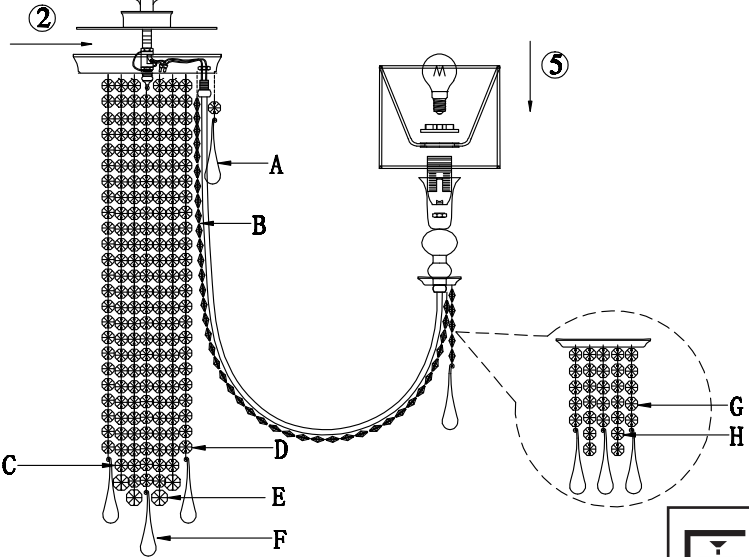

Instruction

Collection: House
 Series: Beince
 Model: H018-PL-08-NG
 Pendant Lamps

- Pendant Lamps

8 x E14 (40w)

MAYTONI
 DECORATIVE LIGHTING

www.maytoni.de