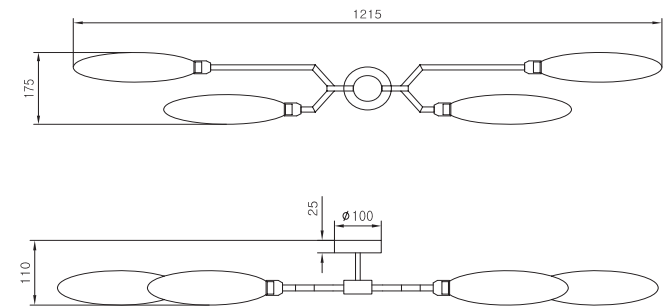

Instruction

MOD012WL-04G

4 x G9 (28W)

Model: MOD012WL-04G
Collection: Modern
Series: Ventura

Wall Lamps