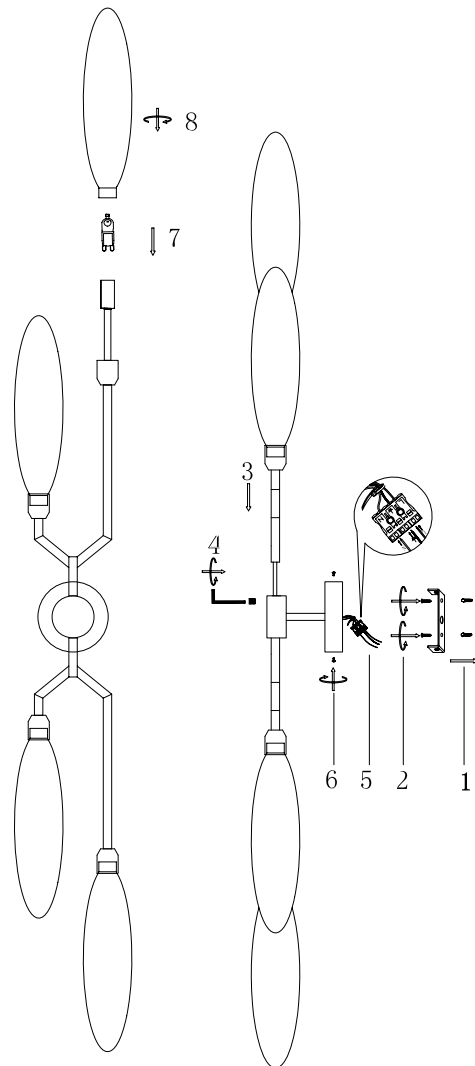

Instruction

MOD012WL-04G

4 x G9 (28W)

Model: MOD012WL-04G
Collection: Modern
Series: Ventura

Wall Lamps