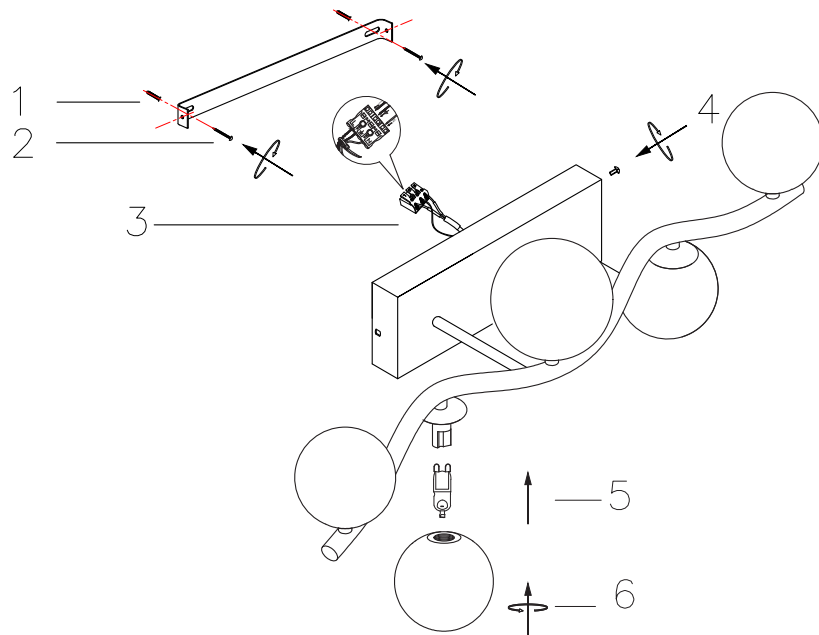

Instruction

MOD059WL-05CH

5 x G9 (28W)

Recommended to use with LED bulbs

Model: MOD059WL-05CH

Collection: Modern

Series: Uva

Wall Lamps