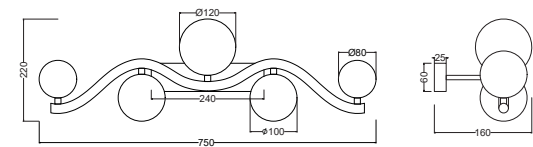

Instruction

MOD059WL-05CH

5 x G9 (28W)

Recommended to use with LED bulbs

Model: MOD059WL-05CH

Collection: Modern

Series: Uva

Wall Lamps