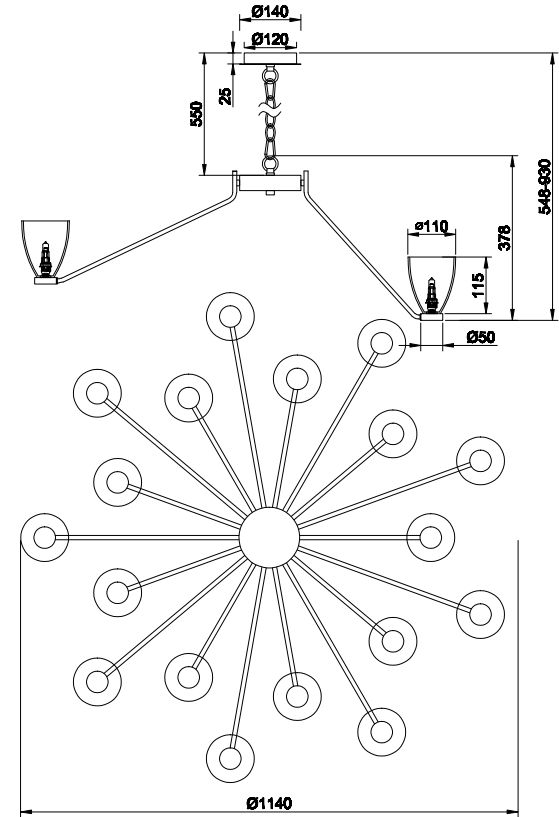

Instruction

MOD068PL-18CH

18 x G9 (40W)
Recommended to use with LED bulbs

Ceiling Lamps

Model: MOD068PL-18CH
Collection: Modern
Series: Ralar