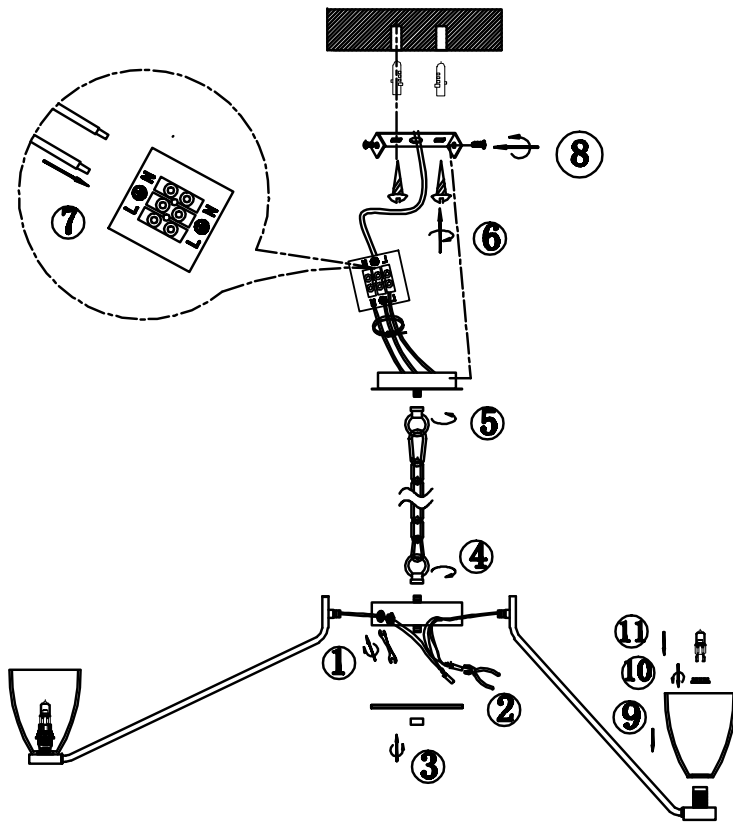

Instruction

MOD068PL-18CH

18 x G9 (40W)
Recommended to use with LED bulbs

Ceiling Lamps

Model: MOD068PL-18CH
Collection: Modern
Series: Ralar