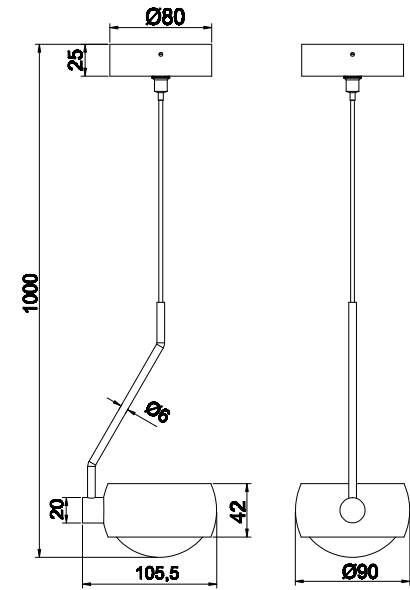

Instruction

MOD072PL-L8W3K

MAX 8W
750 Lumen

Model: MOD072PL-L8W3K
Collection: Technical
Series: Lens

Pendant Lamps