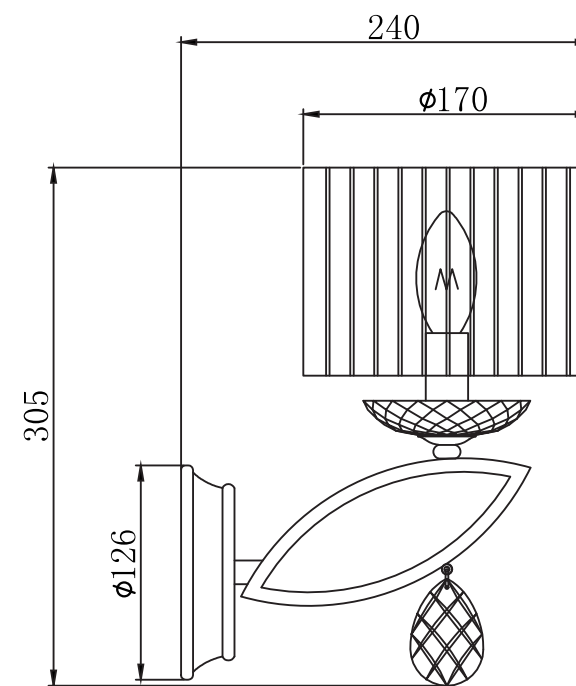

# Instruction

Collection: Modern  
Series: Miraggio  
Model: MOD602-01-N  
Wall-mounted

A=1

– Wall-mounted

1 x E14 (40w)

**MAYTONI**  
DECORATIVE LIGHTING

[www.maytoni.de](http://www.maytoni.de)