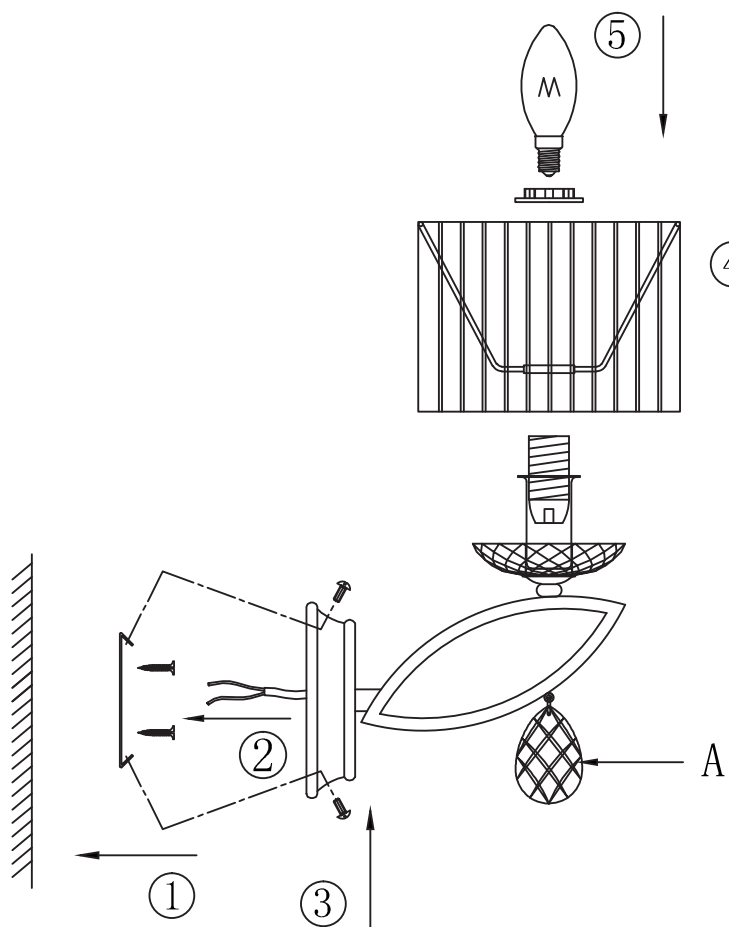

# Instruction

Collection: Modern  
Series: Miraggio  
Model: MOD602-01-N  
Wall-mounted

A=1

– Wall-mounted

1 x E14 (40w)

**MAYTONI**  
DECORATIVE LIGHTING

[www.maytoni.de](http://www.maytoni.de)