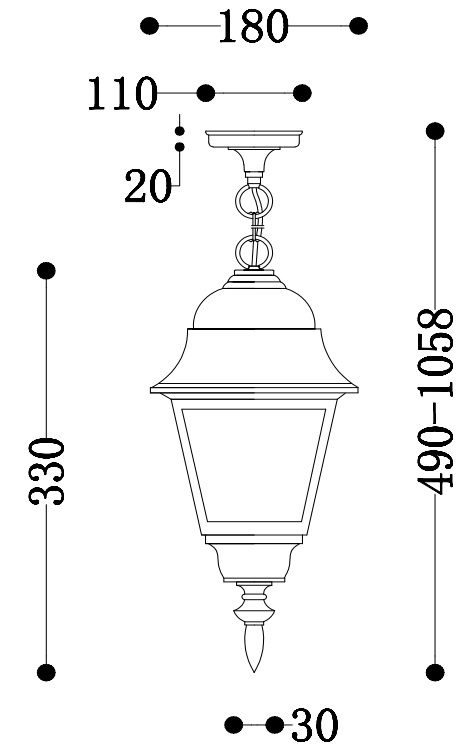

Instruction

O001PL-01W

1 x E27 (60W)

Model: O001PL-01W
Collection: Outdoor
Series: Abbey Road

Ceiling Lamps