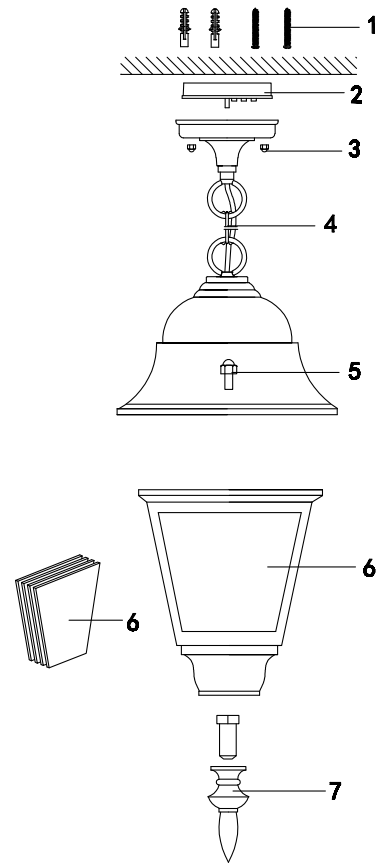

Instruction

O001PL-01W

1 x E27 (60W)

Model: O001PL-01W
Collection: Outdoor
Series: Abbey Road

Ceiling Lamps