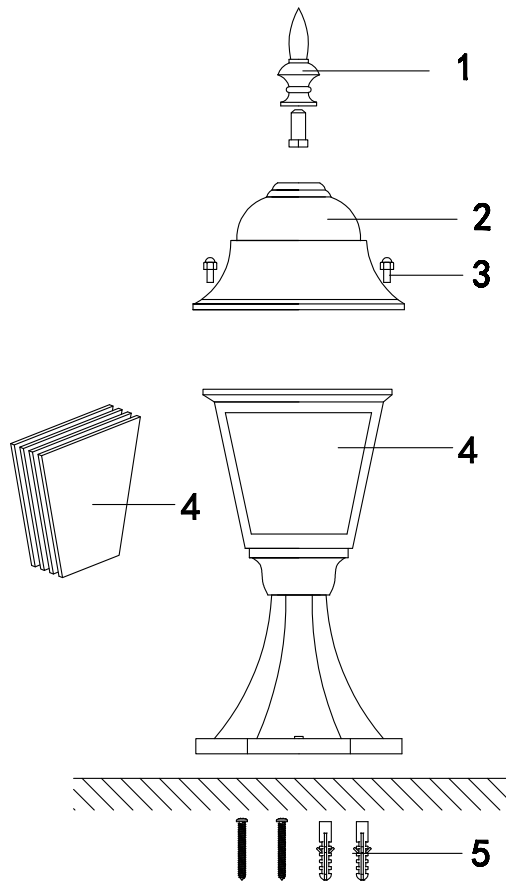

Instruction

O002FL-01W

1 x E27 (60W)

Model: O002FL-01W
Collection: Outdoor
Series: Abbey Road

Floor Lamps