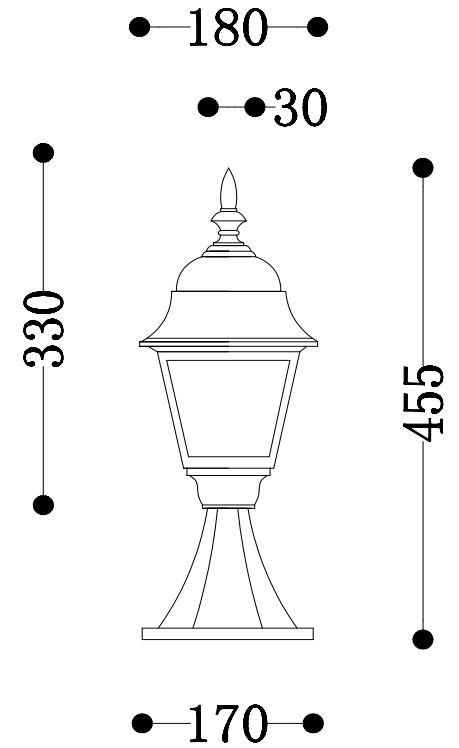

Instruction

O002FL-01W

1 x E27 (60W)

Model: O002FL-01W
Collection: Outdoor
Series: Abbey Road

Floor Lamps