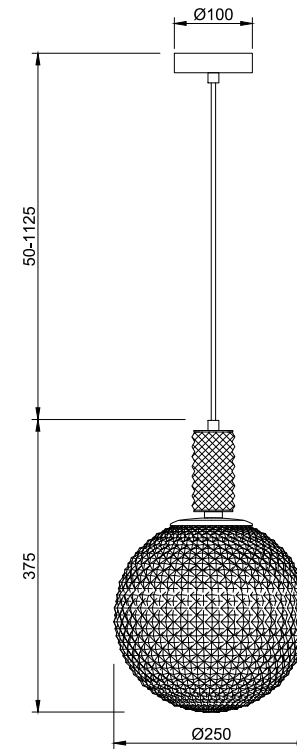

# Instruction

P030PL-01CH

1 x E27 (60W)

Model: P030PL-01CH  
Collection: Pendant  
Series: Milagro

Pendant Lamps