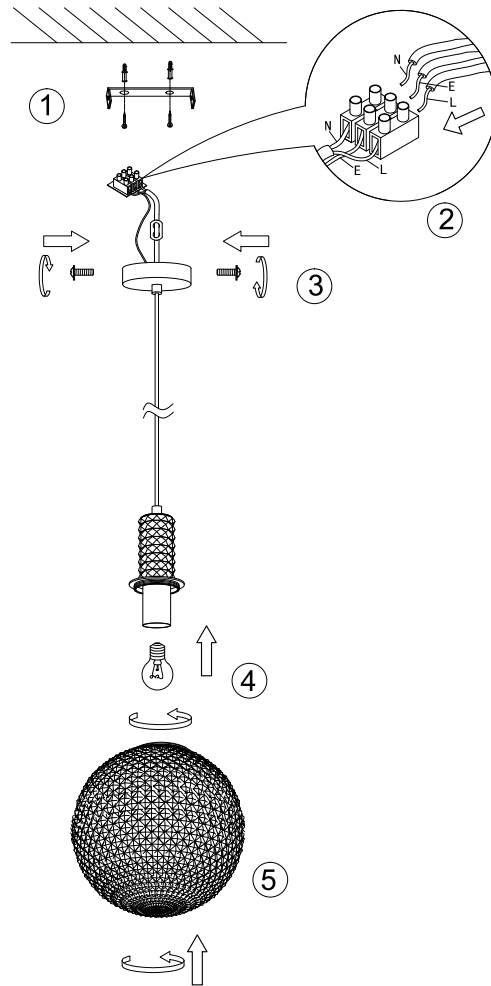

# Instruction

P030PL-01CH

1 x E27 (60W)

Model: P030PL-01CH  
Collection: Pendant  
Series: Milagro

Pendant Lamps