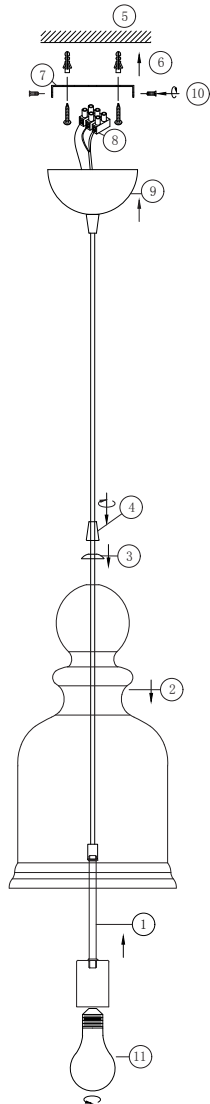

Instruction

P035PL-01CH

1 x E27 (60W)

Model: P035PL-01CH
Collection: Pendant
Series: Tone

Pendant Lamps