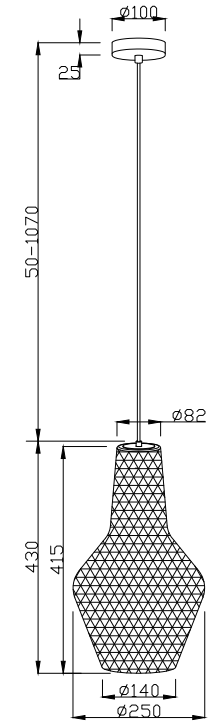

Instruction

P056PL-01B

1 x E27 (40W)
Recommended to use with LED bulbs

Pendant Lamps

Model: P056PL-01B
Collection: Pendant
Series: Tommy