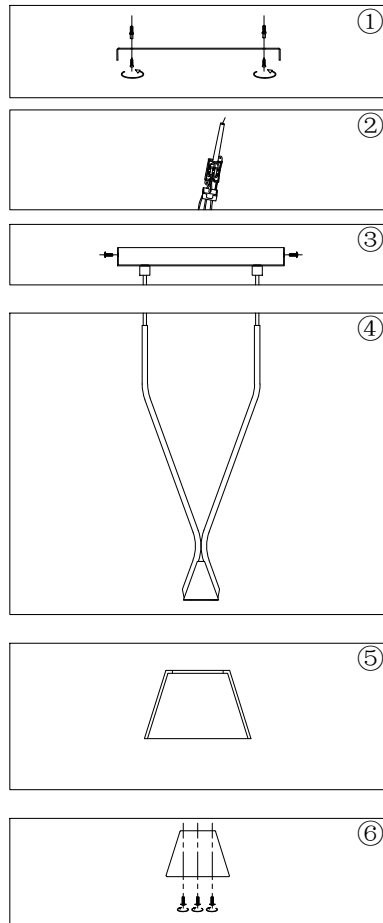

Instruction

P063PL-01B

1 x GU10 (40W)
Recommended to use with LED bulbs

Pendant Lamps

Model: P063PL-01B
Collection: Pendant
Series: Hilo