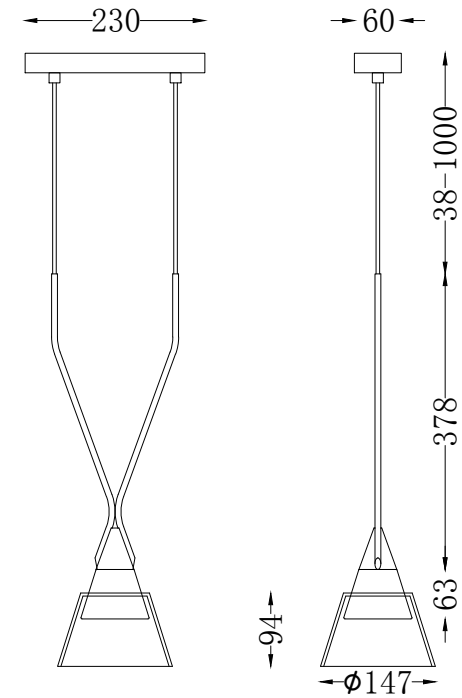

Instruction

P063PL-01B

1 x GU10 (40W)
Recommended to use with LED bulbs

Pendant Lamps

Model: P063PL-01B
Collection: Pendant
Series: Hilo