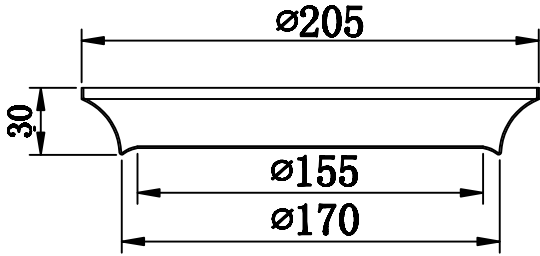

Instruction

Series: Dakota
Model: T455-05-BASE

MAYTONI
DECORATIVE LIGHTING

www.maytoni.de