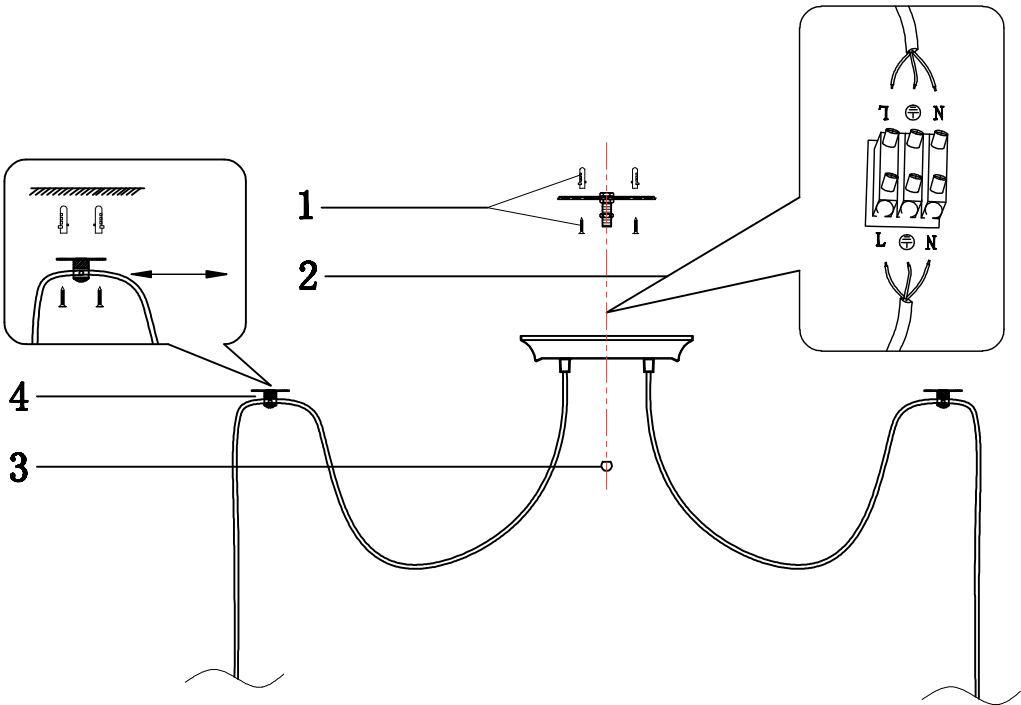

Instruction

Series: Dakota
Model: T455-08-BASE

MAYTONI
DECORATIVE LIGHTING

www.maytoni.de