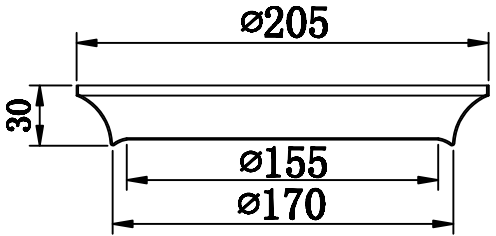

Instruction

Series: Dakota
Model: T455-10-BASE

MAYTONI
DECORATIVE LIGHTING

www.maytoni.de