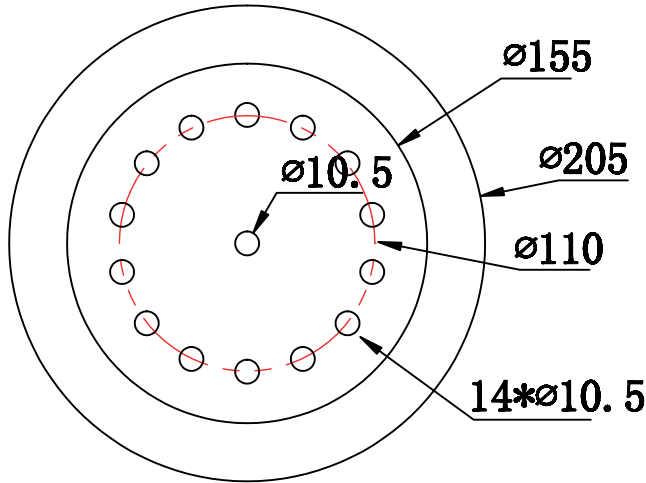

Instruction

Series: Dakota
Model: T455-14-BASE

MAYTONI
DECORATIVE LIGHTING

www.maytoni.de