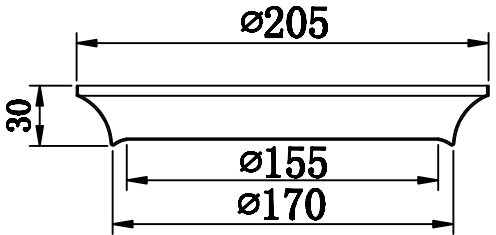

Instruction

Series: Dakota
Model: T455-14-BASE

MAYTONI
DECORATIVE LIGHTING

www.maytoni.de