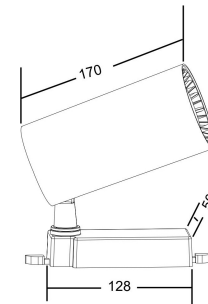

Instruction

TR003-1-40W3K-B

MAX 36W
3 200 Lumen

Model: TR003-1-40W3K-B
Collection: Single phase track

Track light