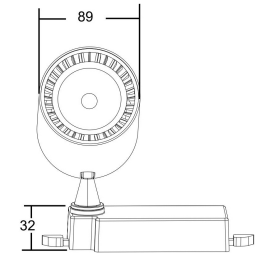

Instruction

TR003-1-40W3K-B

MAX 36W
3 200 Lumen

Model: TR003-1-40W3K-B
Collection: Single phase track

Track light