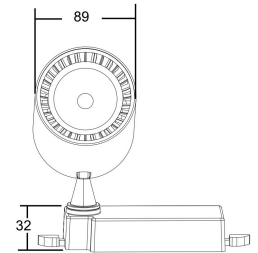

## Instruction

TR003-1-40W3K-W

MAX 36W  
3 200 Lumen

Model: TR003-1-40W3K-W  
Collection: Single phase track

Track light