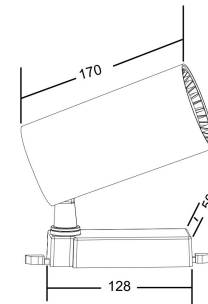

## Instruction

TR003-1-40W3K-W

MAX 36W  
3 200 Lumen

Model: TR003-1-40W3K-W  
Collection: Single phase track

Track light