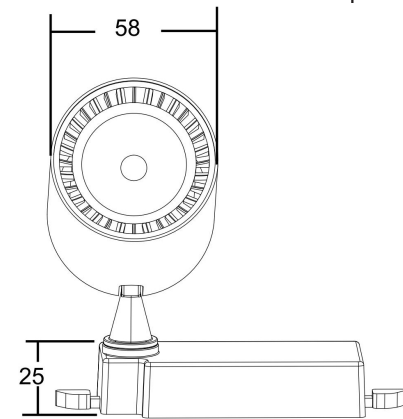

Instruction

TR003-1-6W3K-B

MAX 6W
450 Lumen

Model: TR003-1-6W3K-B
Collection: Single phase track

Track light