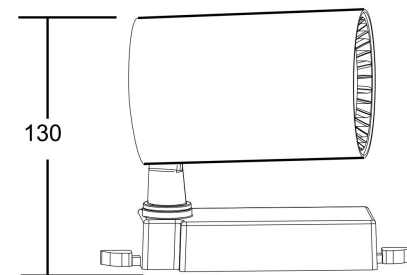

Instruction

TR003-1-6W3K-B

MAX 6W
450 Lumen

Model: TR003-1-6W3K-B
Collection: Single phase track

Track light