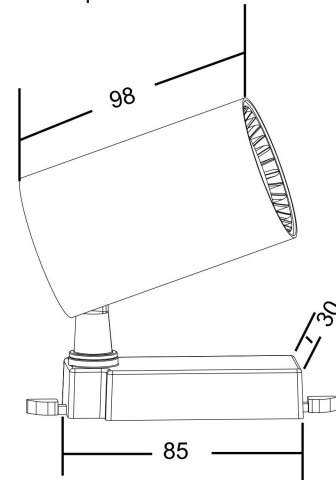

Instruction

TR003-1-6W3K-B

MAX 6W
450 Lumen

Model: TR003-1-6W3K-B
Collection: Single phase track

Track light