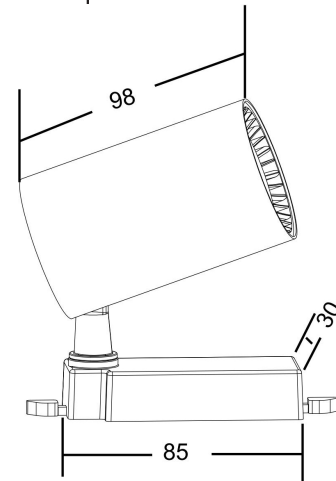

Instruction

TR003-1-6W4K-B

MAX 6W
500 Lumen

Model: TR003-1-6W4K-B
Collection: Single phase track

Track light