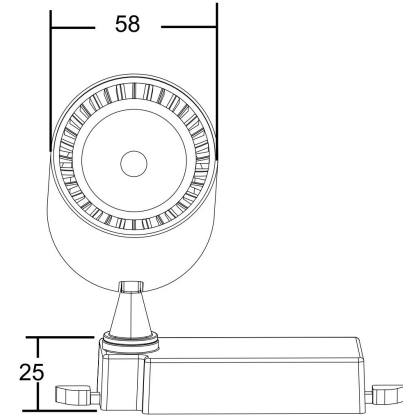

Instruction

TR003-1-6W4K-B

MAX 6W
500 Lumen

Model: TR003-1-6W4K-B
Collection: Single phase track

Track light