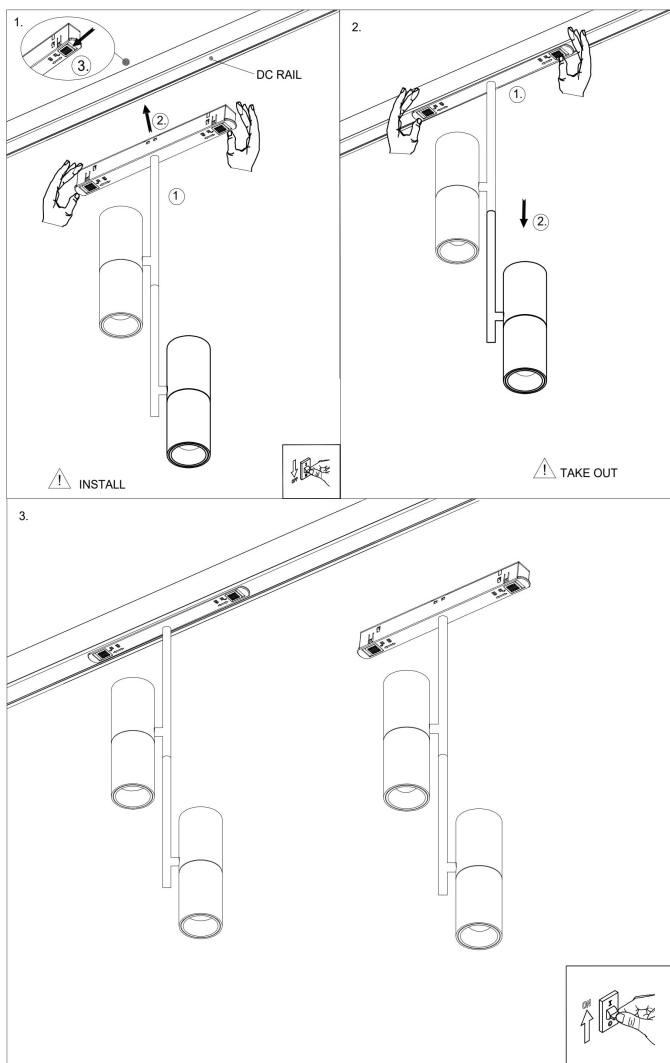

Instruction

TR005-2-2X12W3K-BW

MAX 24W
1 563 Lumen

Model: TR005-2-2X12W3K-BW

Collection: Magnetic track system

Elti Duo
Track light