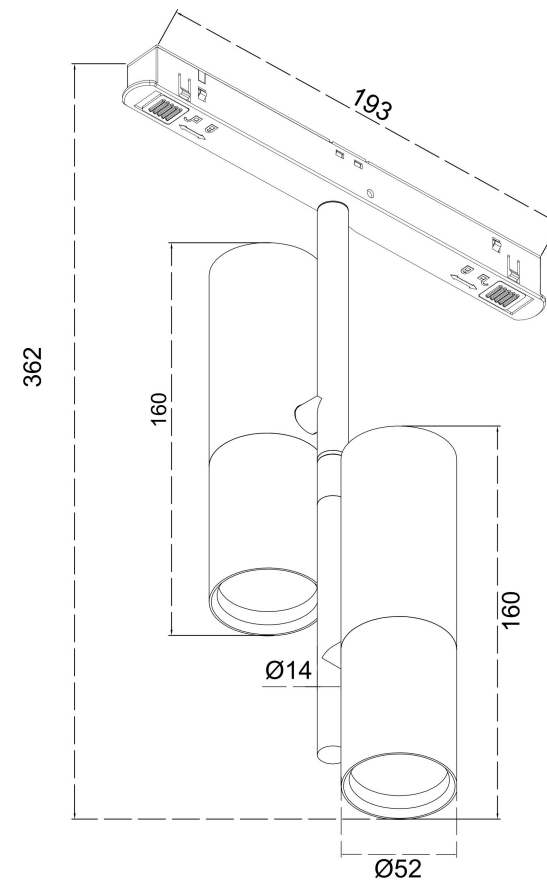

Instruction

TR005-2-2X12W3K-BW

MAX 24W
1 563 Lumen

Model: TR005-2-2X12W3K-BW

Collection: Magnetic track system

Elti Duo
Track light