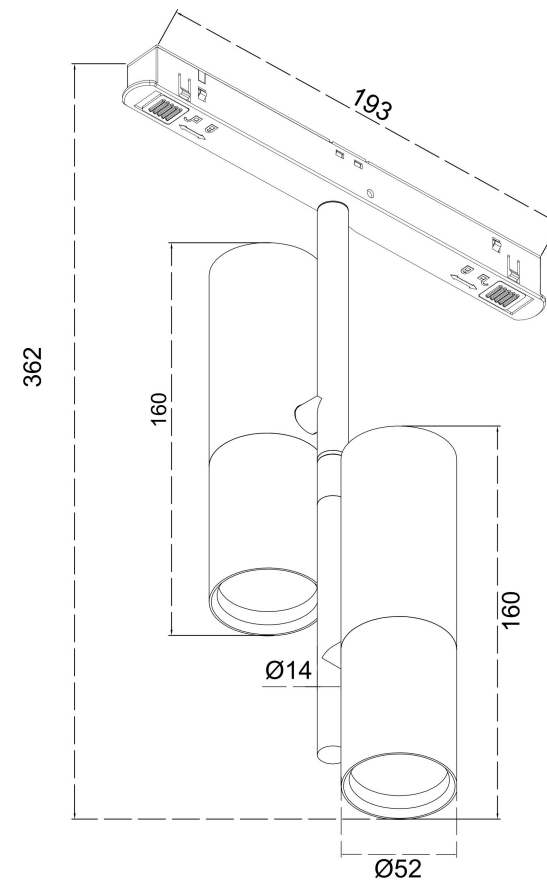

Instruction

TR005-4-2X12W-DS-BW

MAX 24W
1 802 Lumen

Model: TR005-4-2X12W-DS-
Collection: Magnetic track system