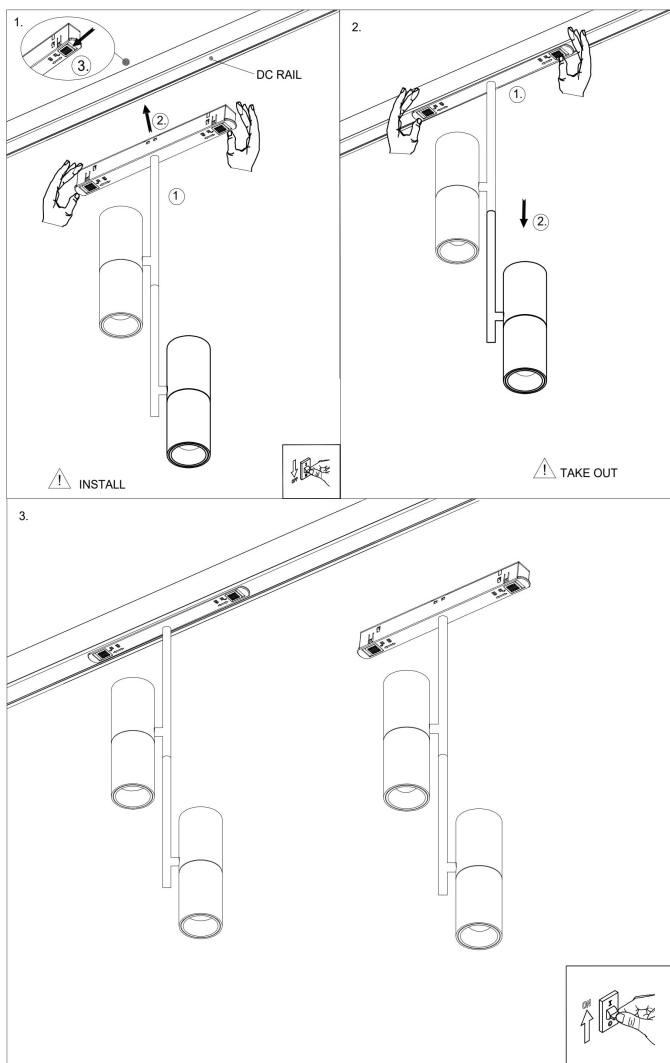

Instruction

TR005-4-2X12W-DS-BW

MAX 24W
1 802 Lumen

Model: TR005-4-2X12W-DS-
Collection: Magnetic track system