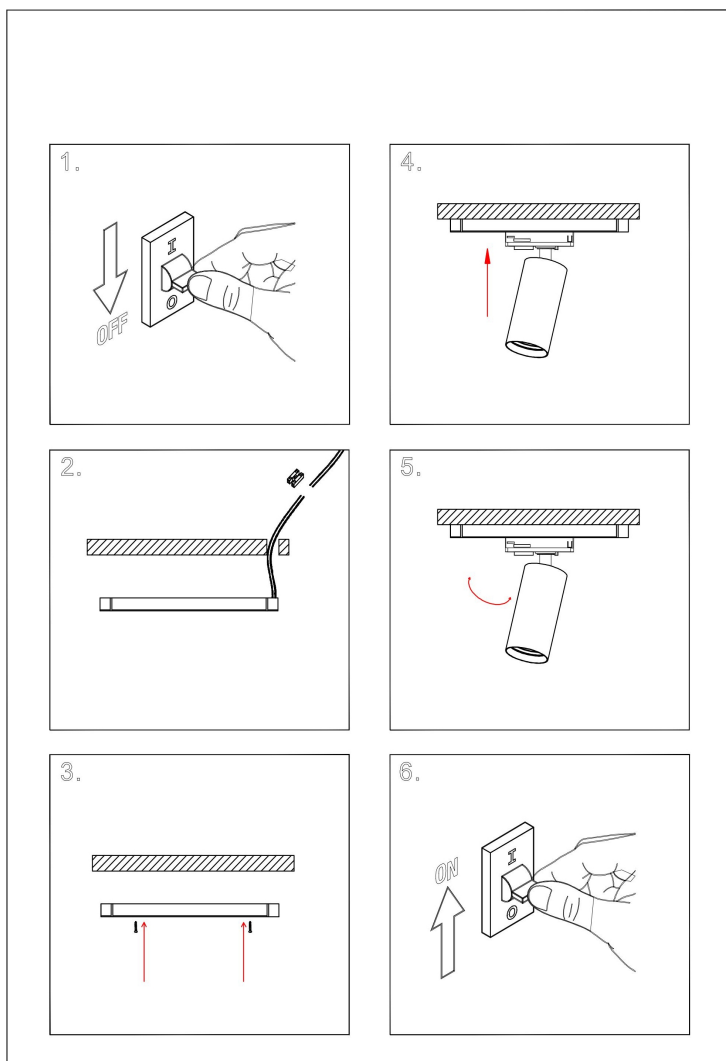

Instruction

TR021-1-12W3K-W-BBS

MAX 12W
900 Lumen

Model: TR021-1-12W3K-W-

Collection: Single phase track

Focus LED
Track light