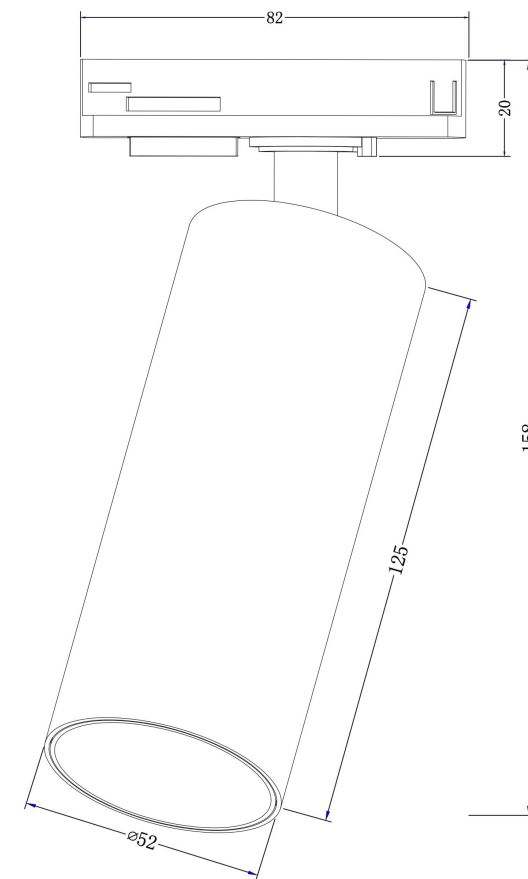

Instruction

TR021-1-12W3K-W-BBS

MAX 12W
900 Lumen

Model: TR021-1-12W3K-W-

Collection: Single phase track

Focus LED
Track light