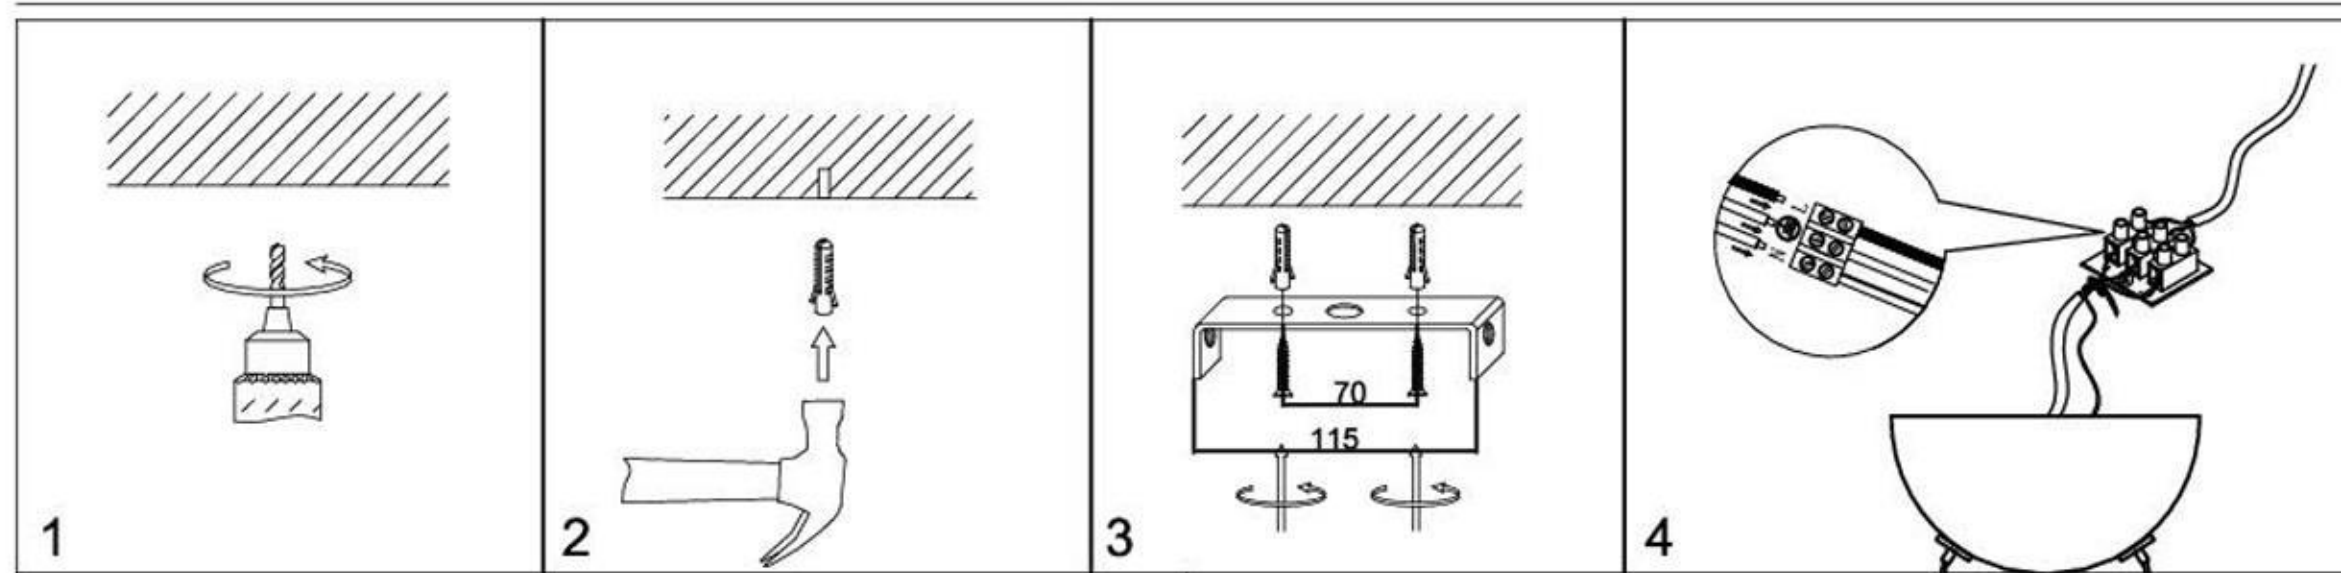

ST LUCE

Installing Instructions

Model: SL1510.103.06
SL1510.203.06

G9 6 x MAX 28W