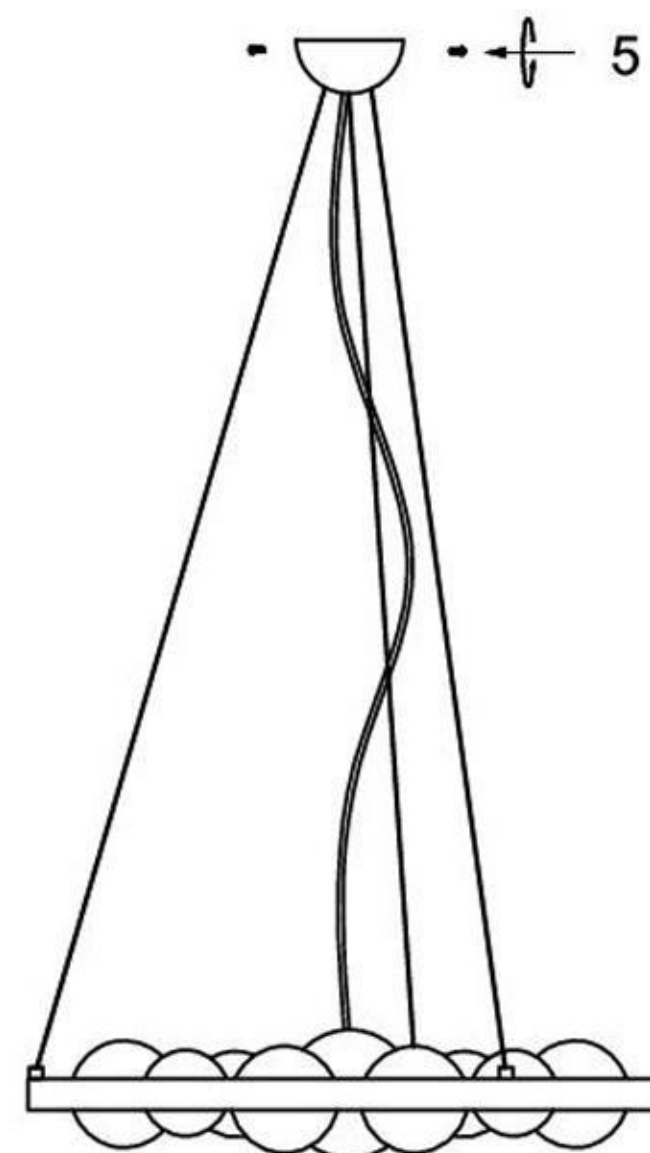

ST LUCE

Installing Instructions

Model: SL1510.103.06
SL1510.203.06

G9 6 x MAX 28W