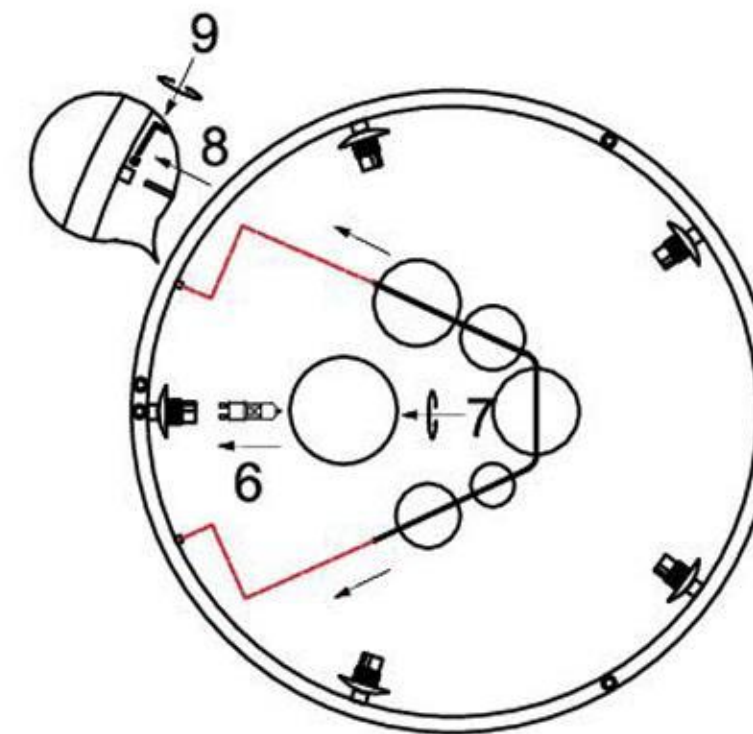

ST LUCE

Installing Instructions

Model: SL1510.103.06
SL1510.203.06

G9 6 x MAX 28W