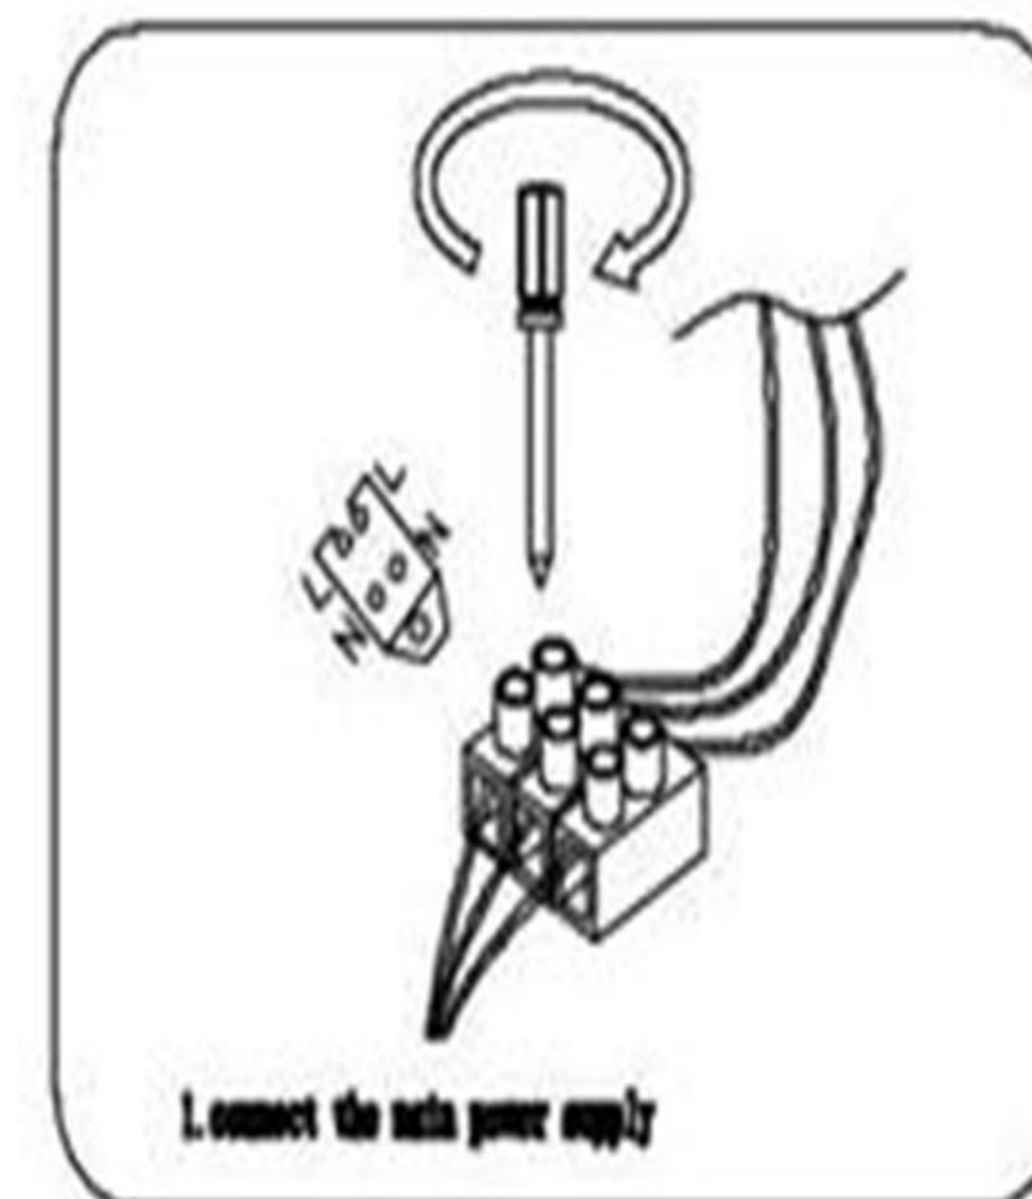

installation instructions

MODEL: SL933.402.04

PRODUCED BY ST-LUCE. CO. LTD

Вопросы и предложения:

E-mail: info@stluce.ru www.stluce.ru

Thank you for using the products of ST-LUCE

Warning:

Don't use gasoline, alcohol and chemicals to clean the lamps and lanterns, in case the lamps is damaged