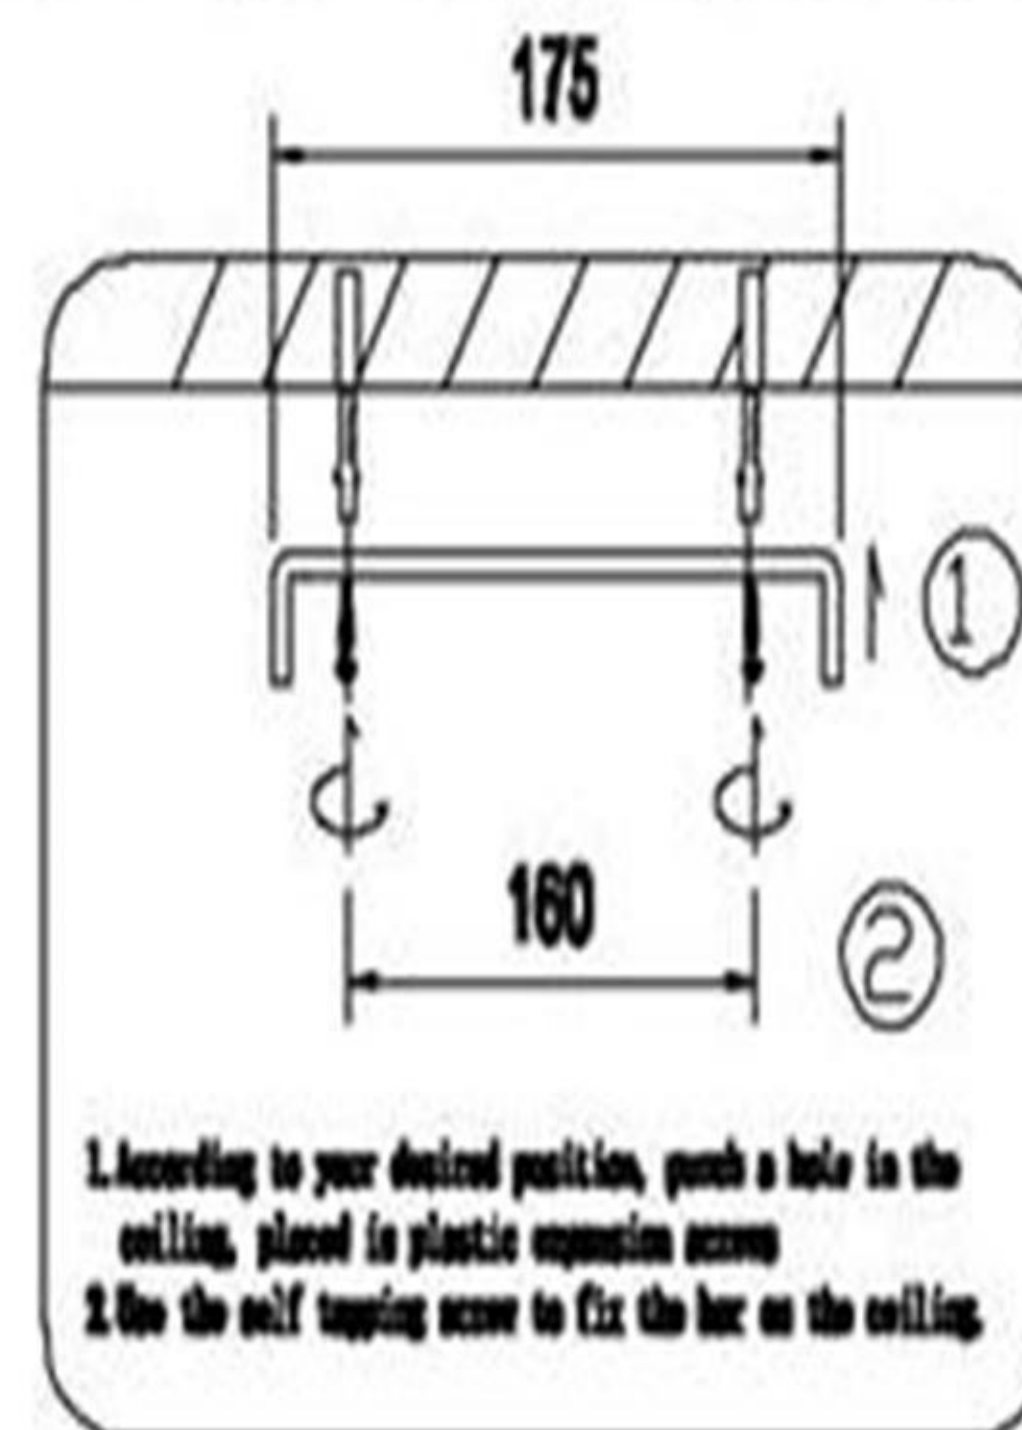

installation instructions

MODEL: SL933.402.04

PRODUCED BY ST-LUCE. CO. LTD

Вопросы и предложения:

E-mail: info@stluce.ru www.stluce.ru

Thank you for using the products of ST-LUCE

Warning:

Don't use gasoline, alcohol and chemicals to clean the lamps and lanterns, in case the lamps is damaged