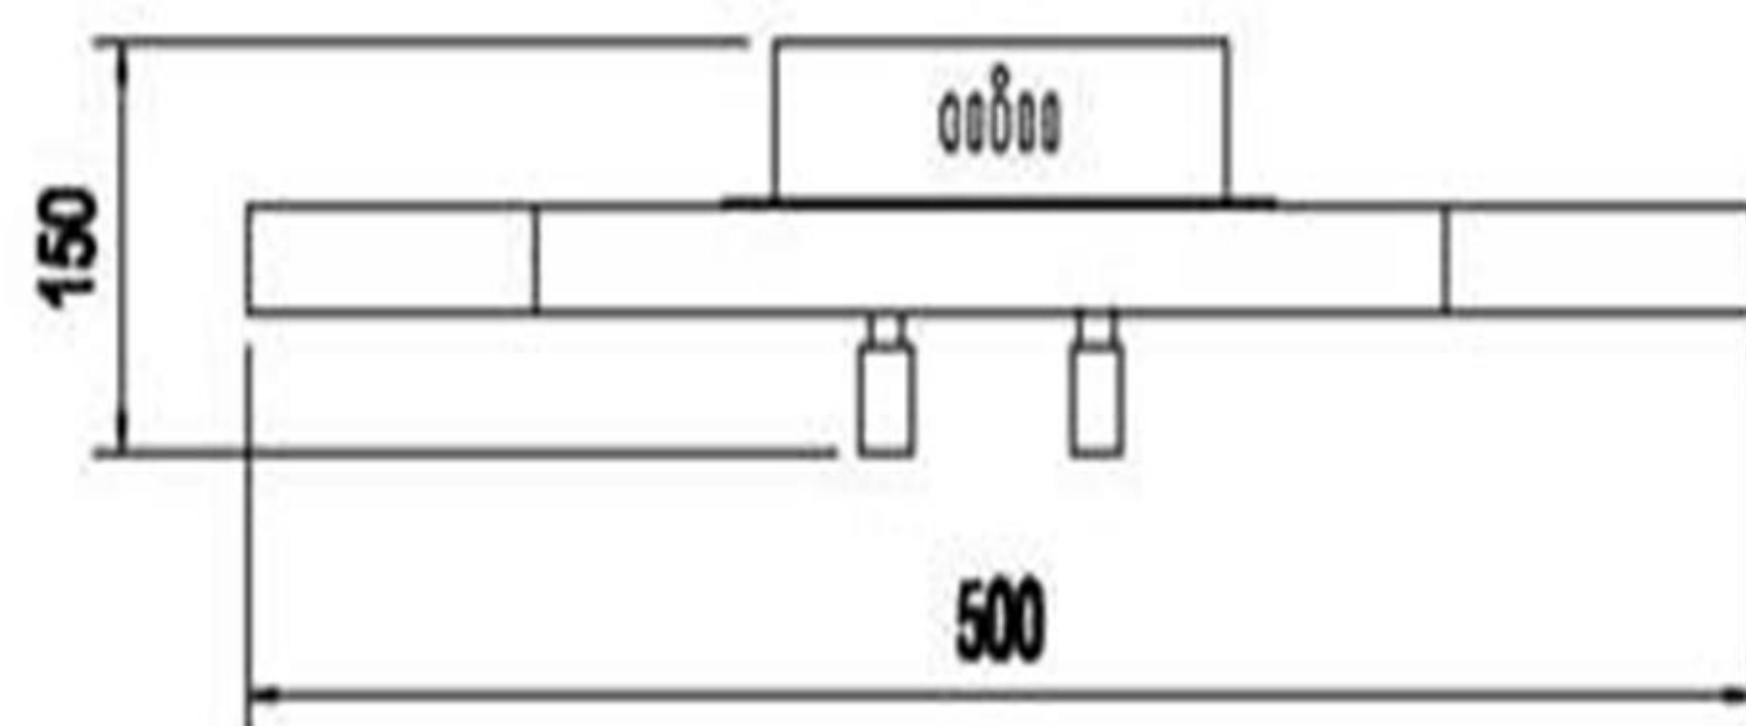

installation instructions

MODEL: SL933.402.04

PRODUCED BY ST-LUCE. CO. LTD

Вопросы и предложения:

E-mail: info@stluce.ru www.stluce.ru

Thank you for using the products of ST-LUCE

Warning:

Don't use gasoline, alcohol and chemicals to clean the lamps and lanterns, in case the lamps is damaged