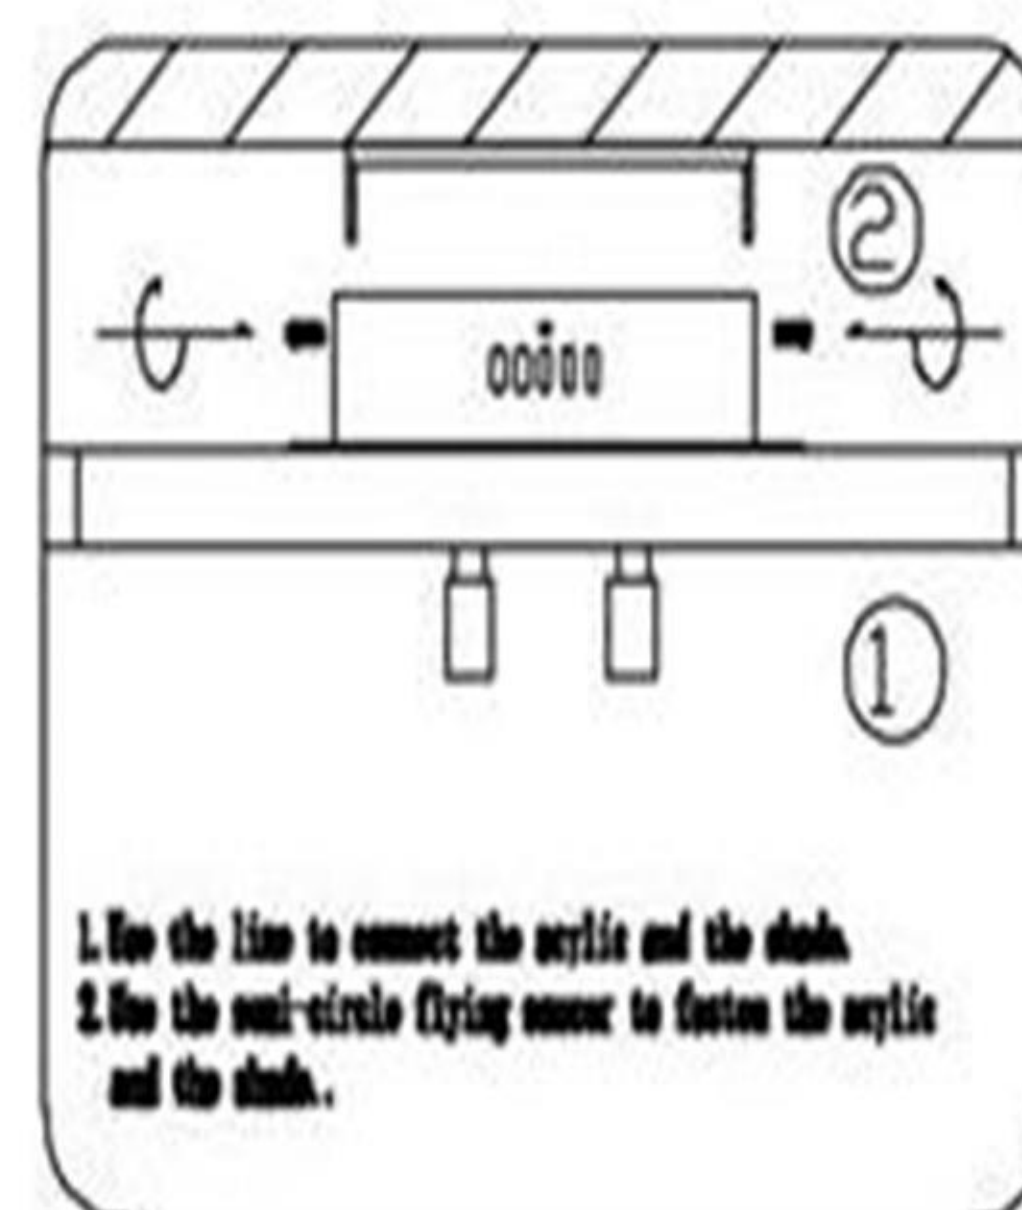

installation instructions

MODEL: SL933.402.04

PRODUCED BY ST-LUCE. CO. LTD

Вопросы и предложения:

E-mail: info@stluce.ru www.stluce.ru

Thank you for using the products of ST-LUCE

Warning:

Don't use gasoline, alcohol and chemicals to clean the lamps and lanterns, in case the lamps is damaged