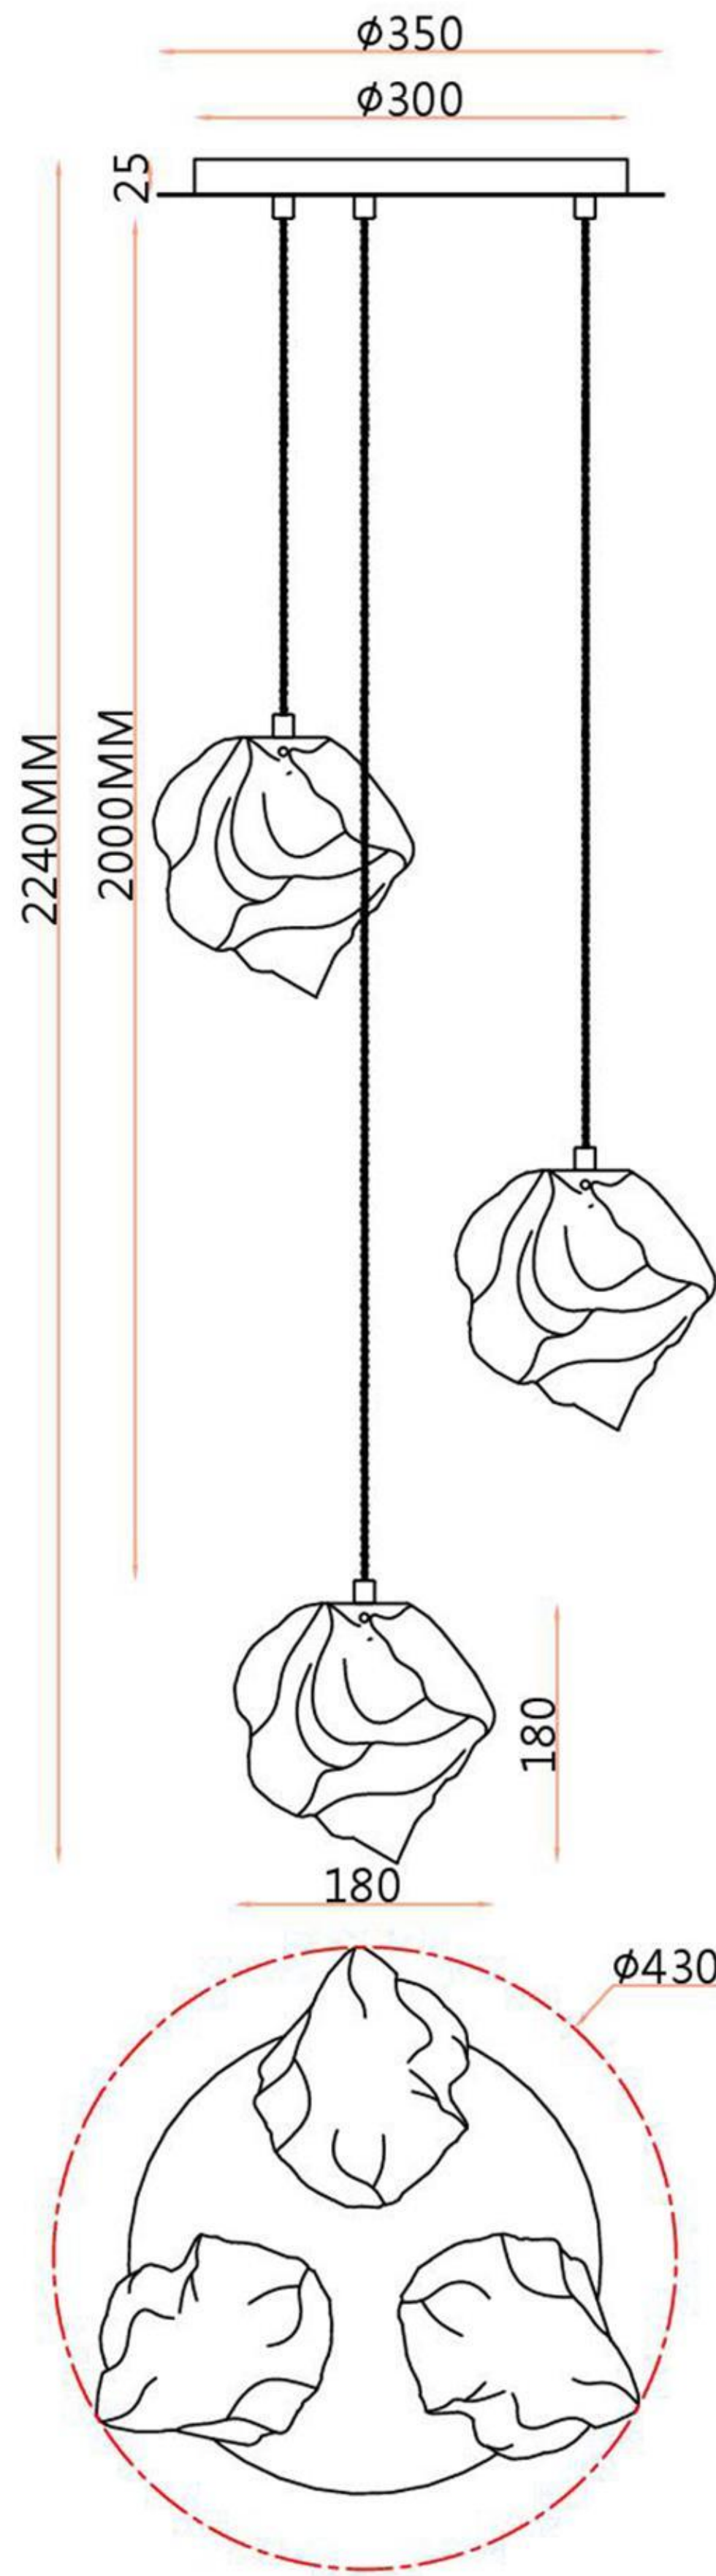

ST LUCE

LINE DRAWING

ITEM NO.	SL1175.103.03	SIZE	φ430*H2240
UNIT	MM	DESIGNER	-