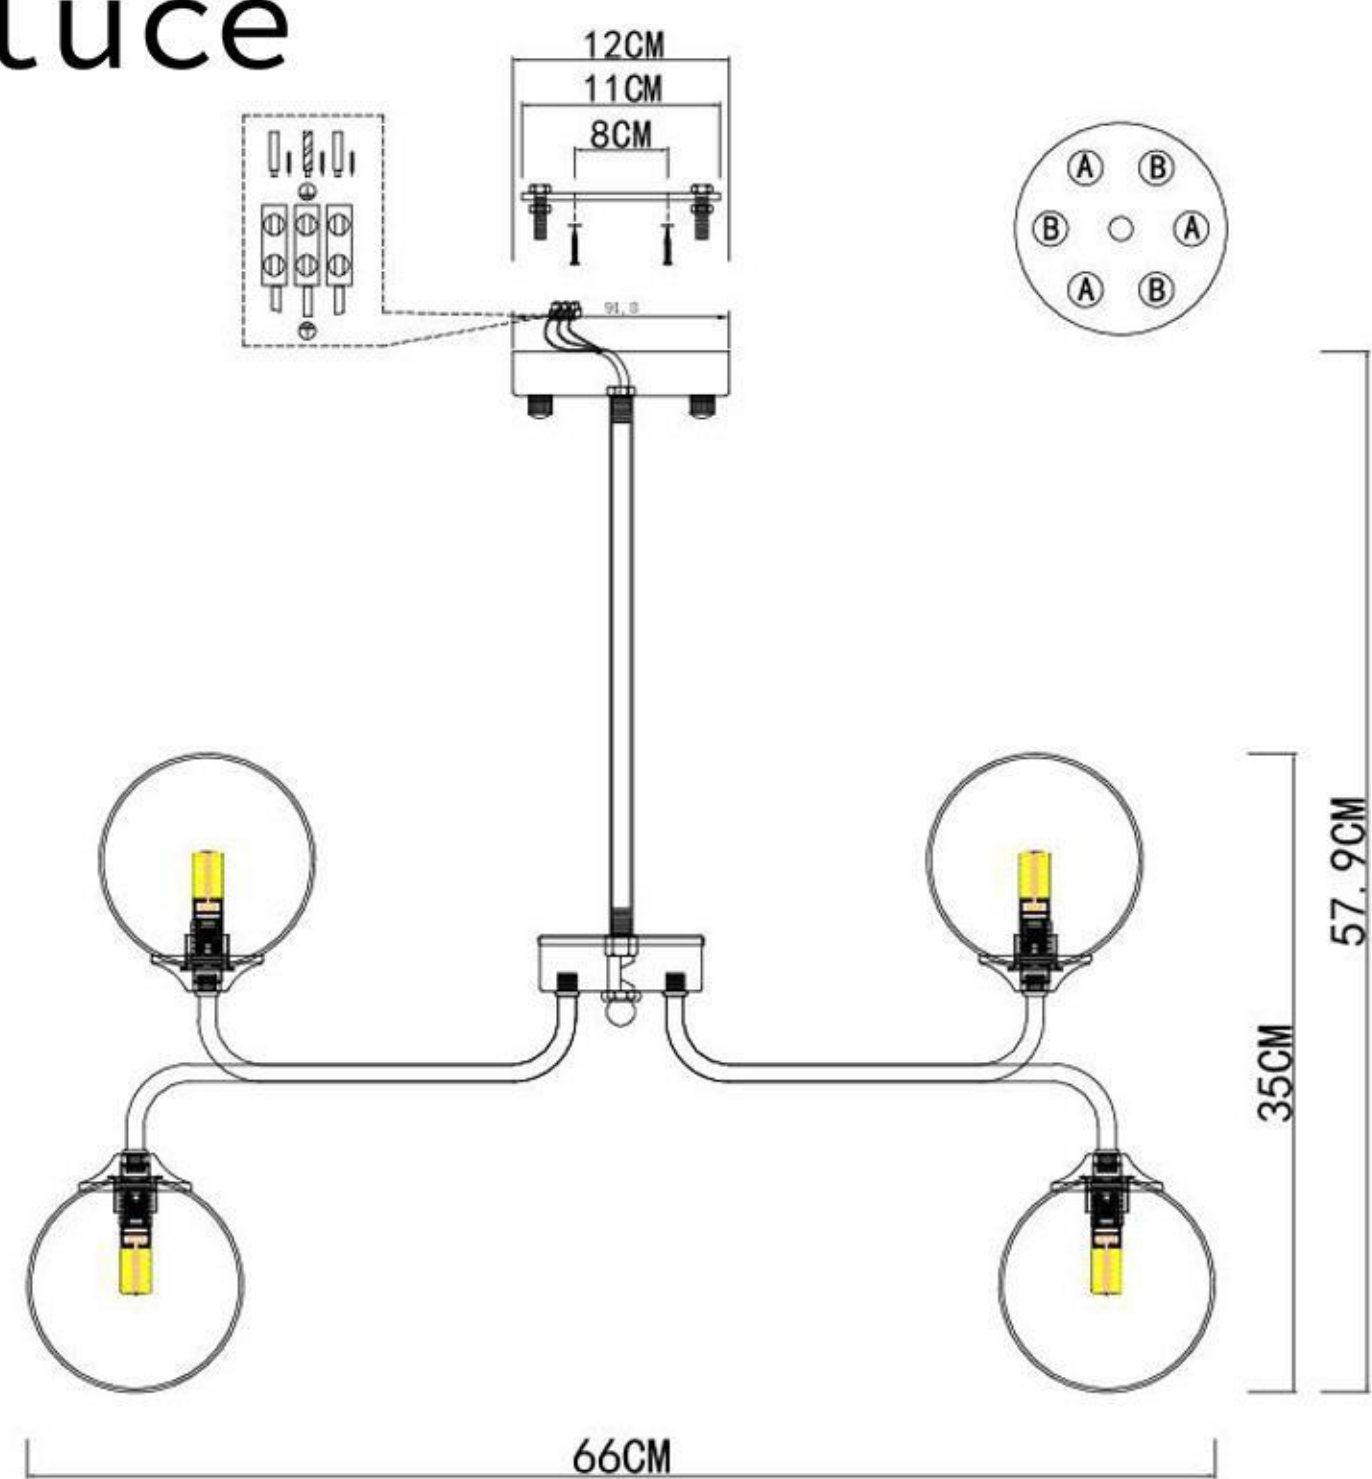

SLE106203-06

ev
luce

Packing list: