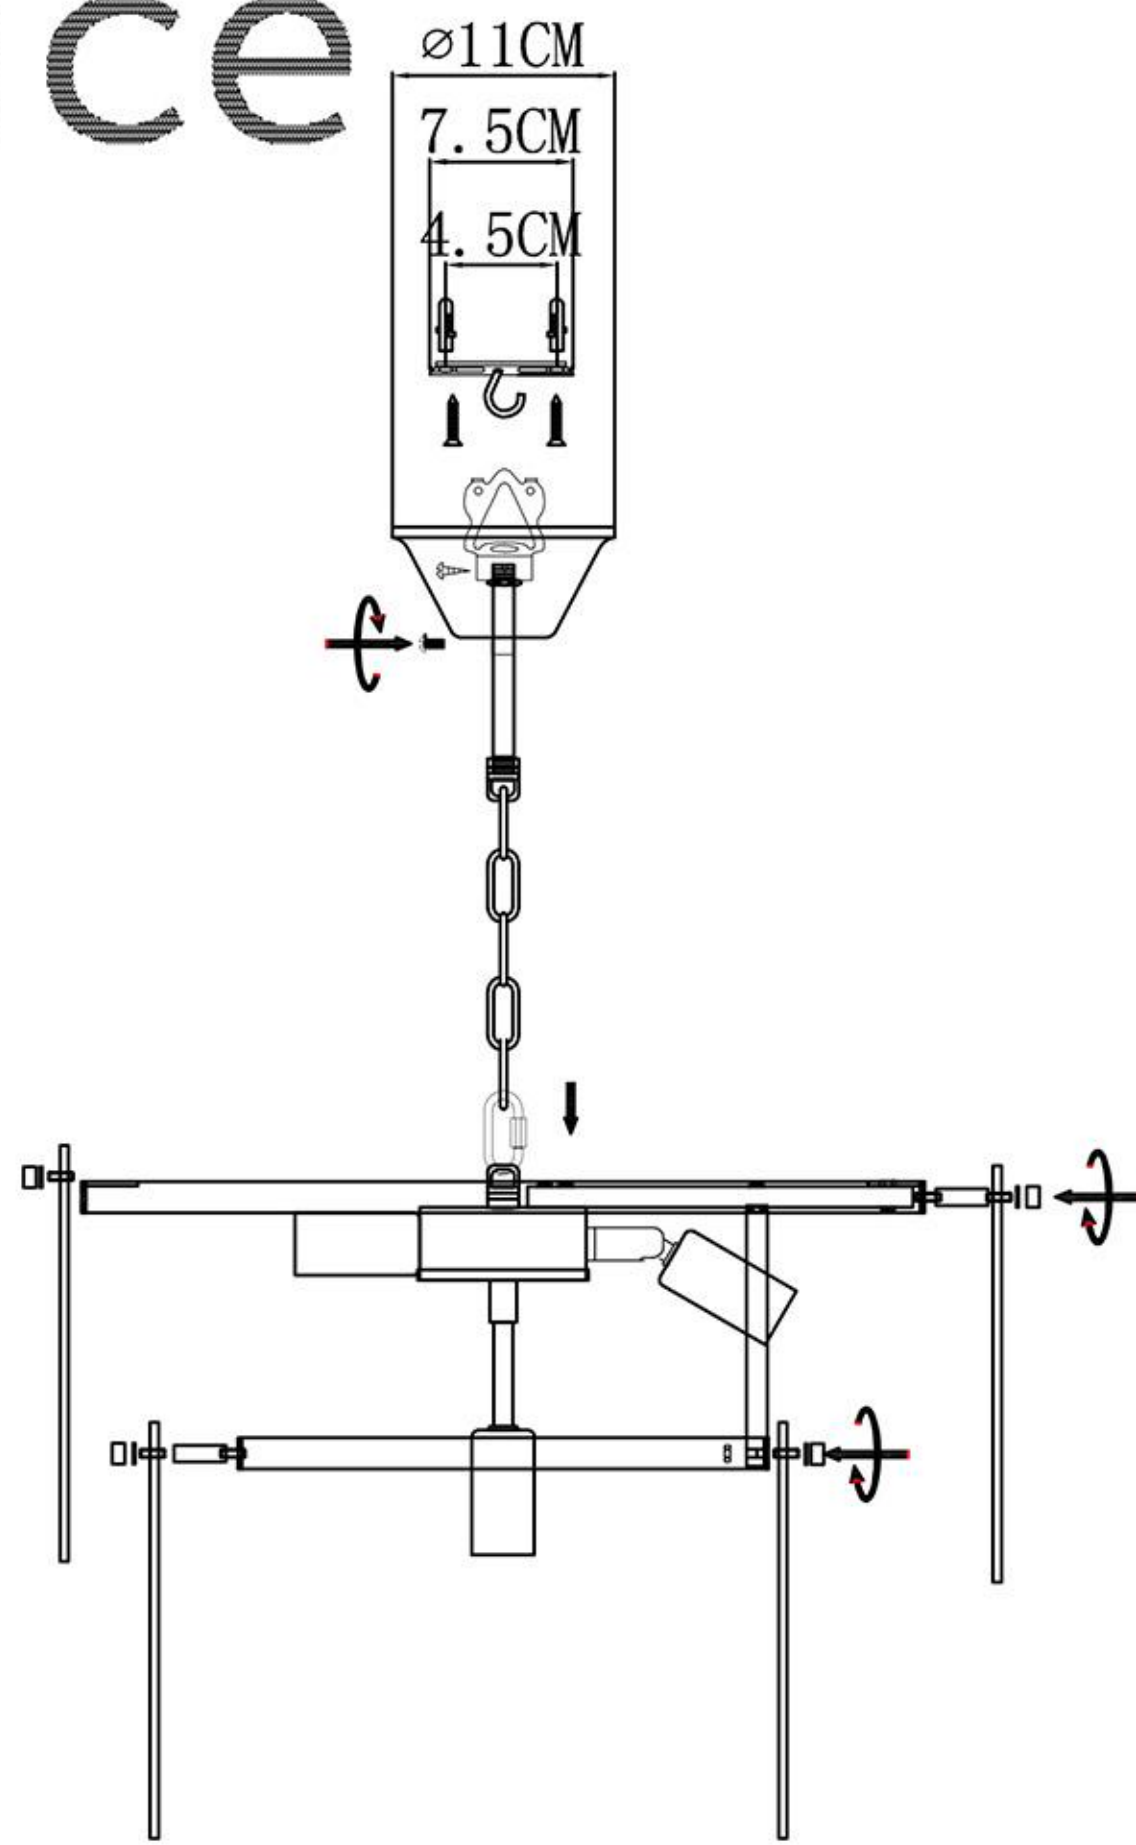

evo
luce

SLE1125-103-07

A: 12CM*16CM 15PCS

B: 12CM*16CM 15PCS