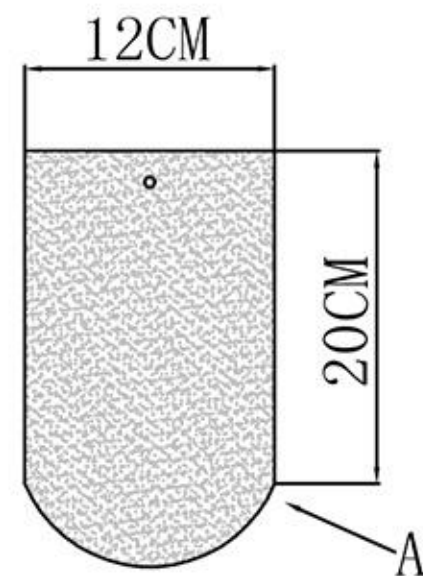

evo
luce

SLE1125-103-07

A: 12CM*16CM 15PCS

B: 12CM*16CM 15PCS