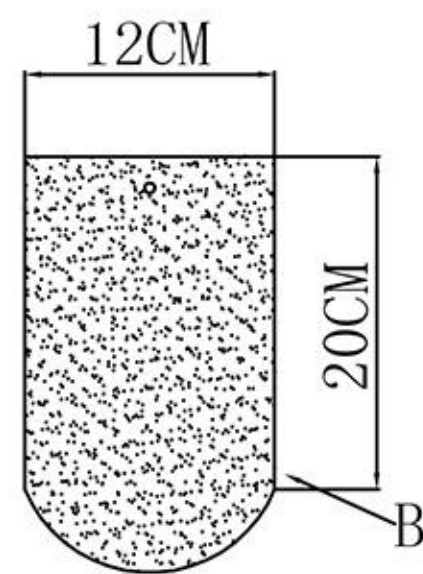

evo
luce

SLE1125-103-07

A: 12CM*16CM 15PCS

B: 12CM*16CM 15PCS