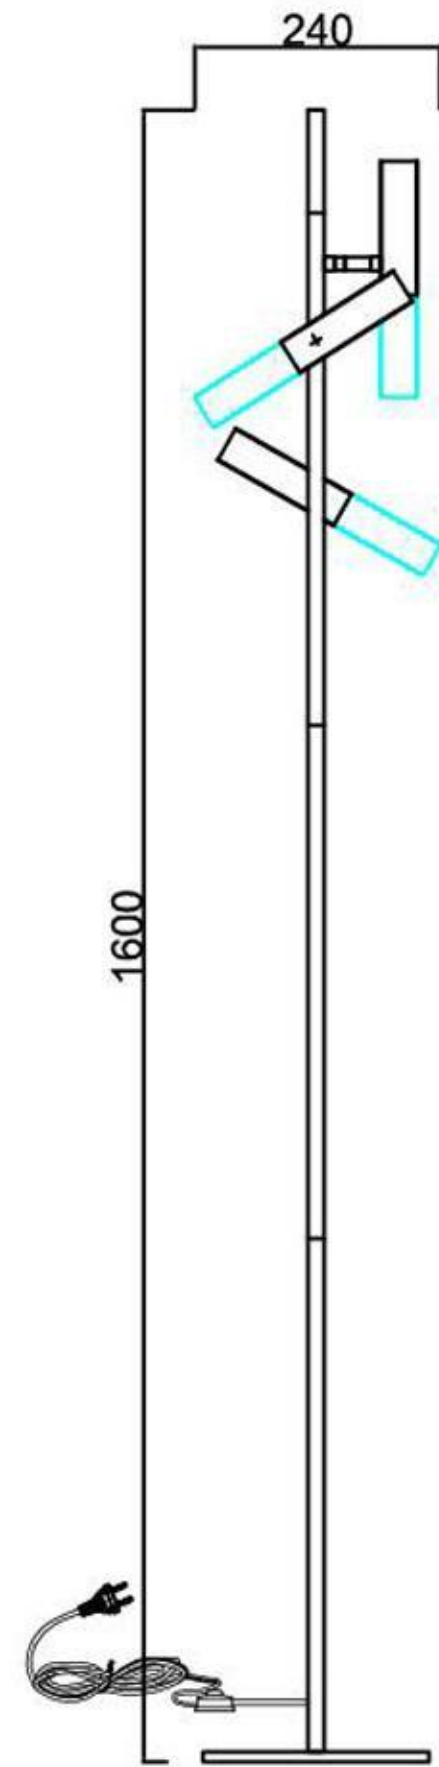

# Installing Instructions

Model:SL1236.405.03

G9 3 x MAX 28W