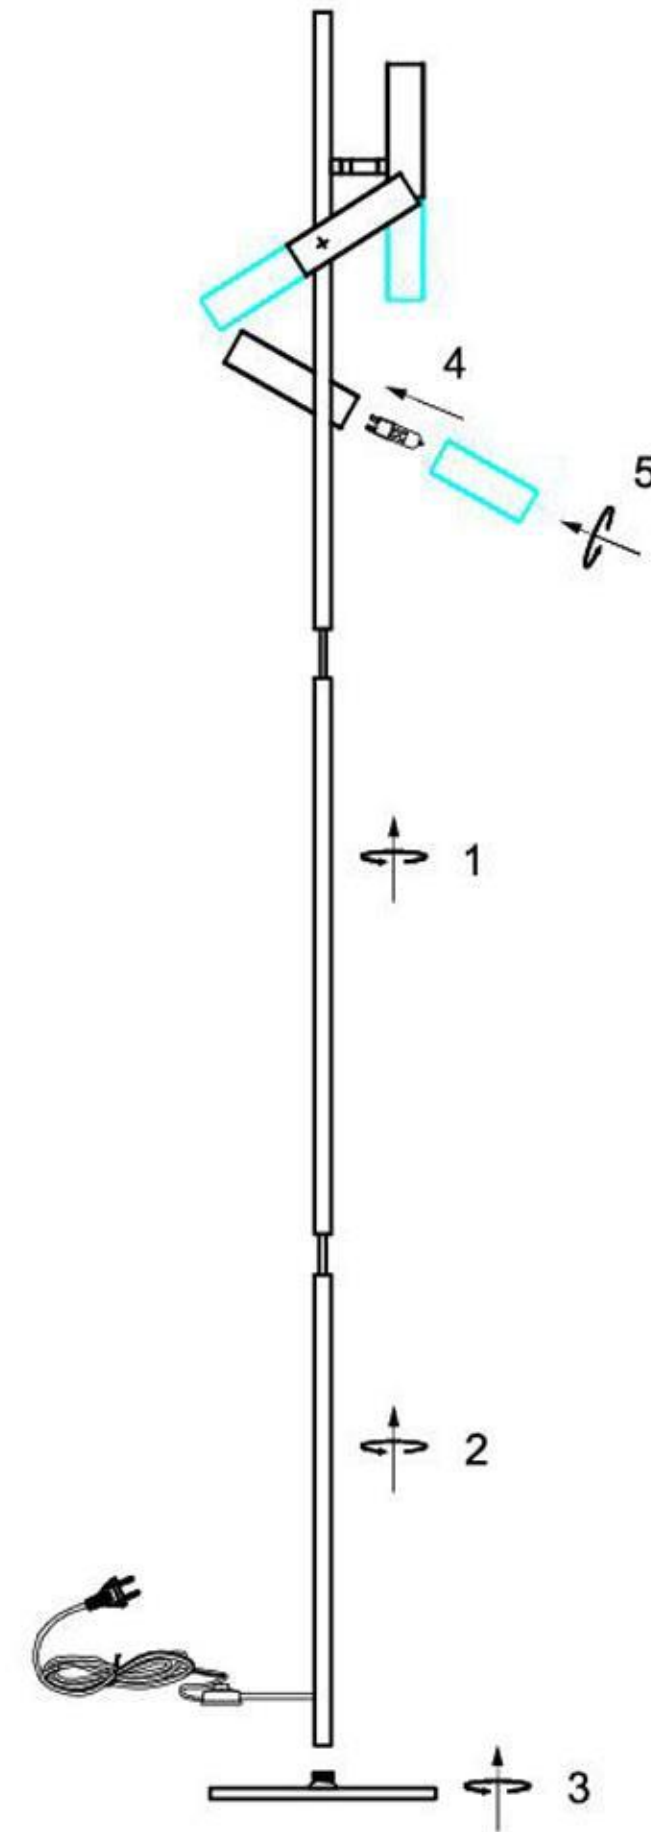

# Installing Instructions

Model:SL1236.405.03

G9 3 x MAX 28W