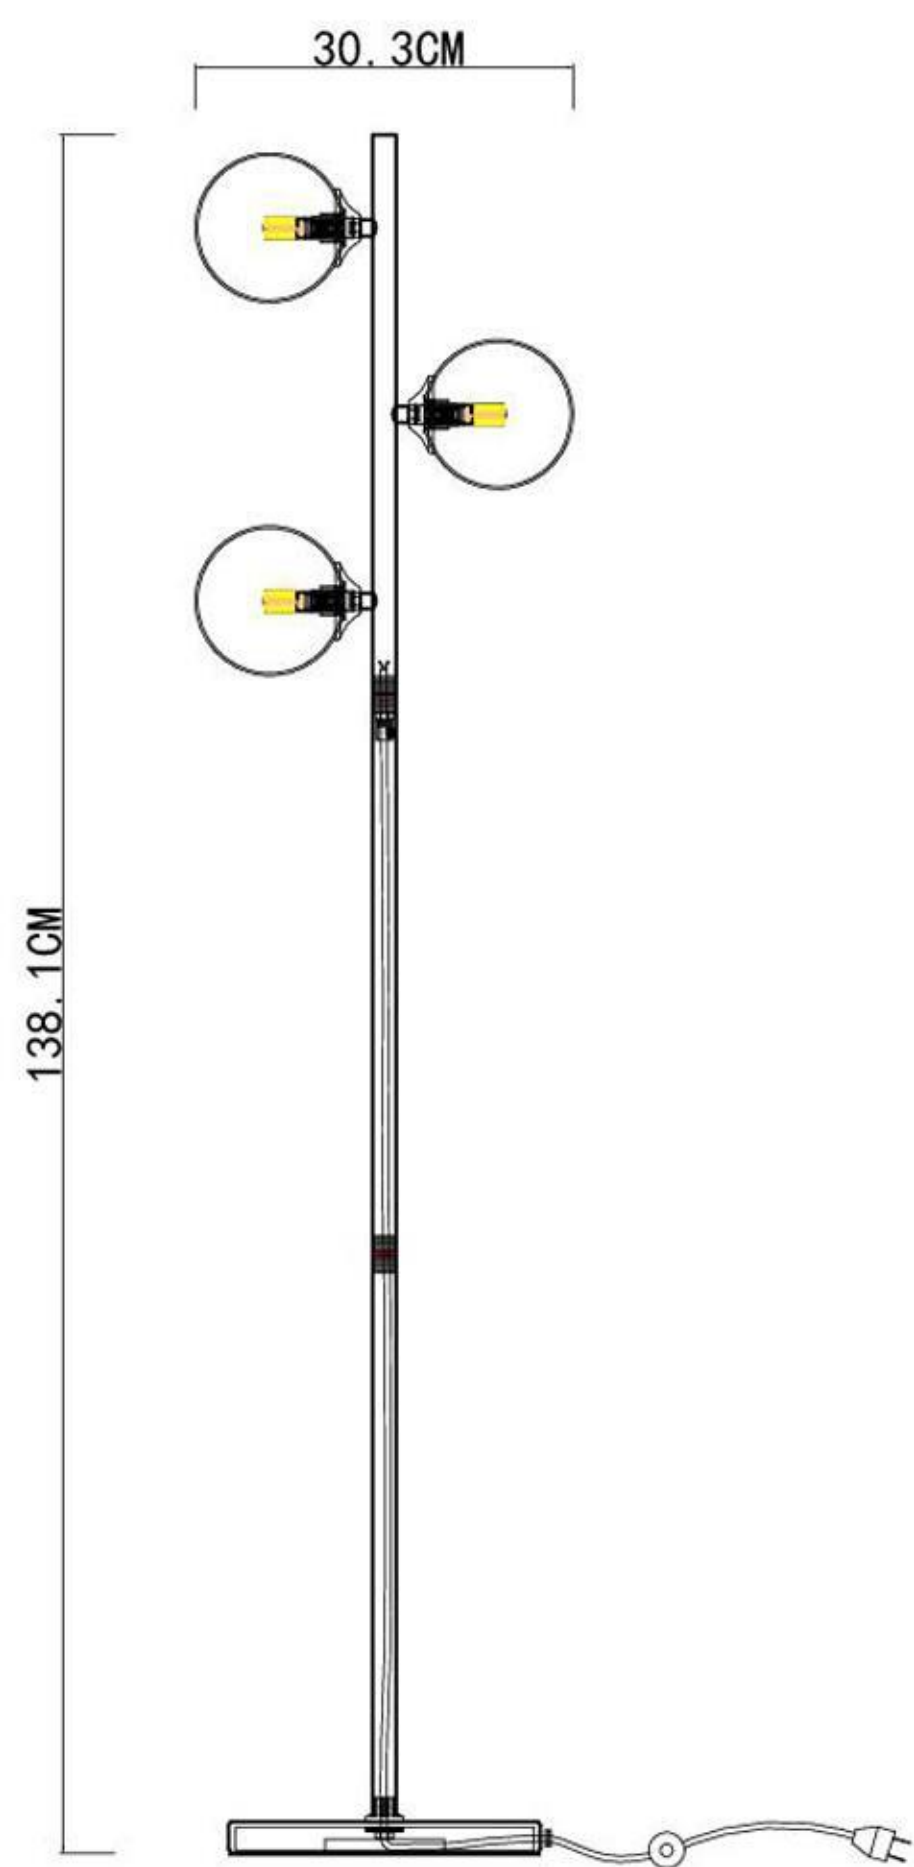

SLE106205-03

ev  
luce

Packing list:

③

PM:44\*16\*14+2 1pcs