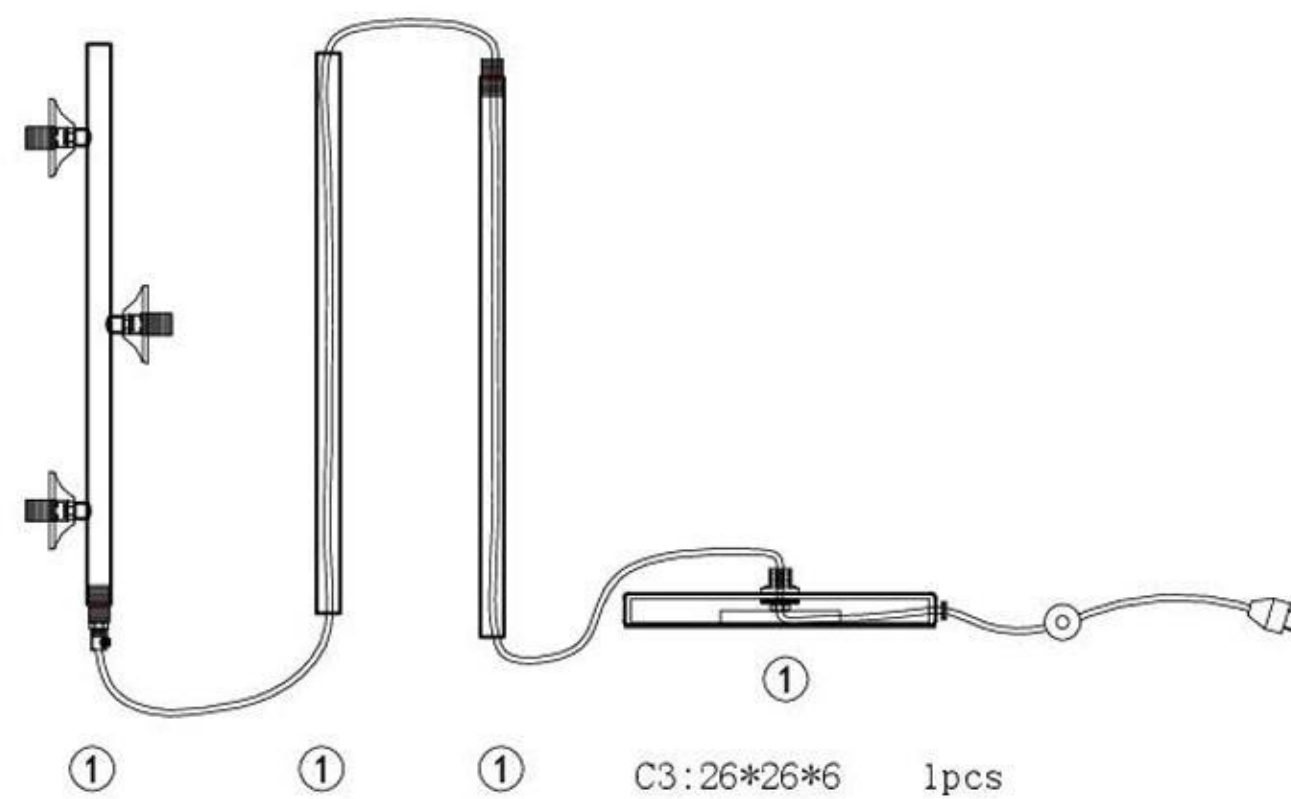

SLE106205-03

ev  
luce

Packing list:

③

PM:44\*16\*14+2 1pcs