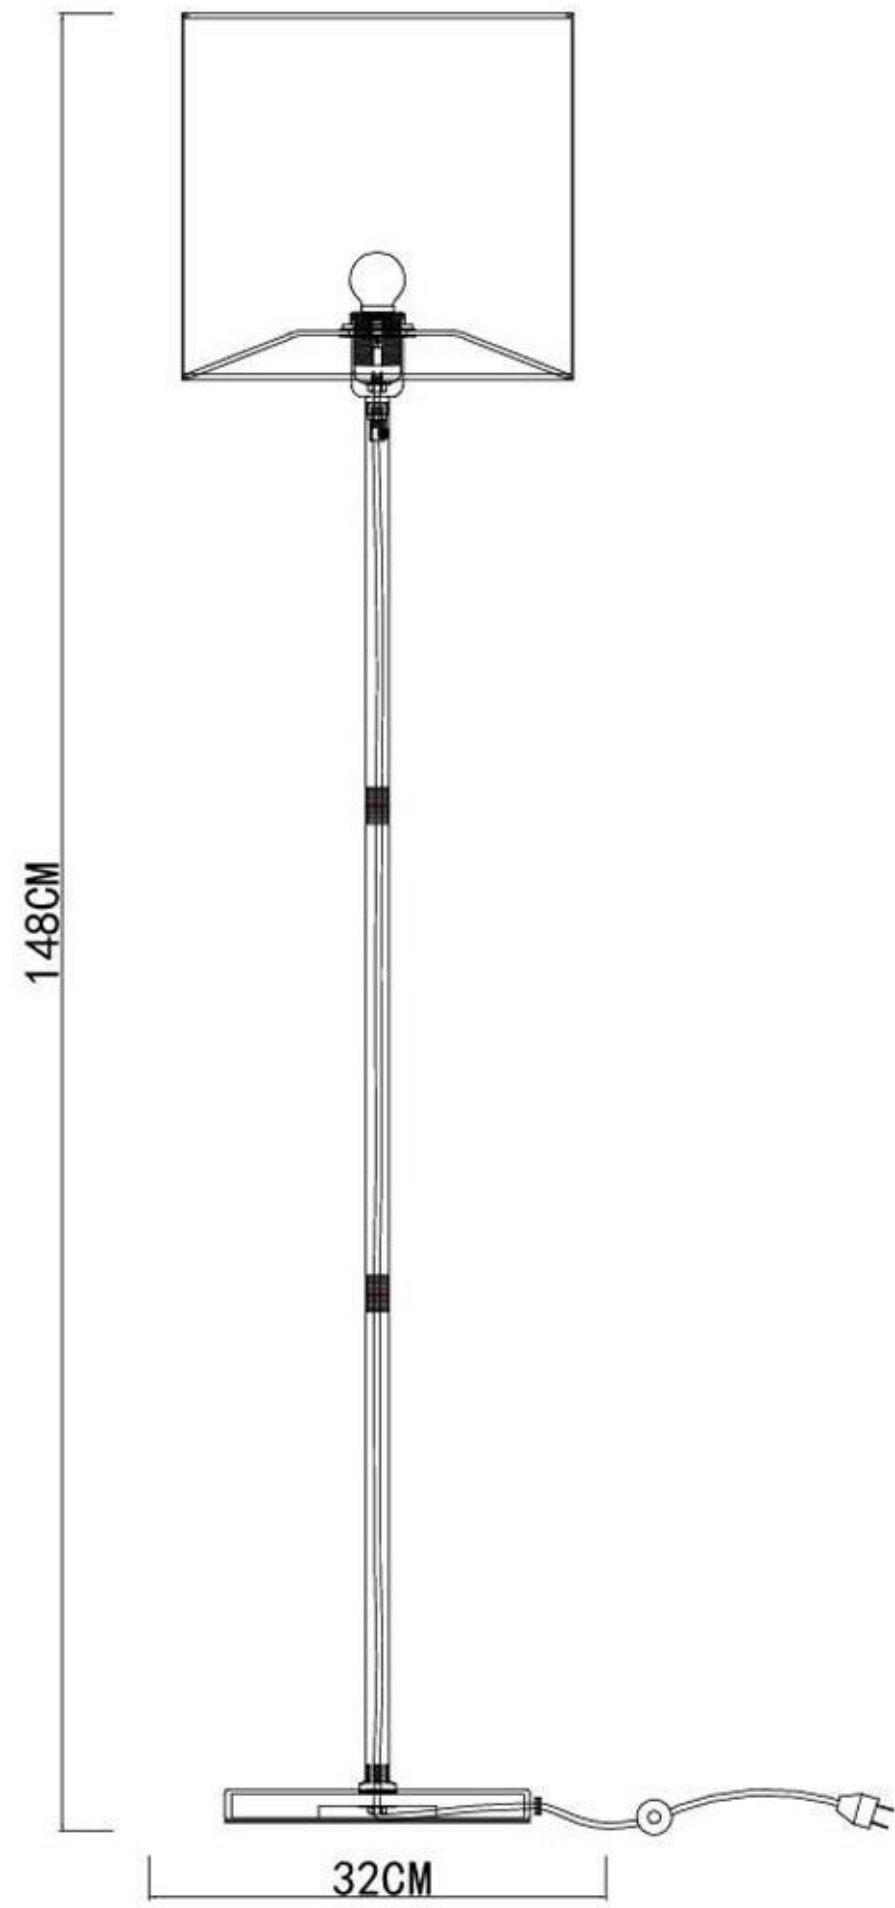

SLE107305-01

ev  
luce

Packing list:

C3:33\*33\*32 1pcs