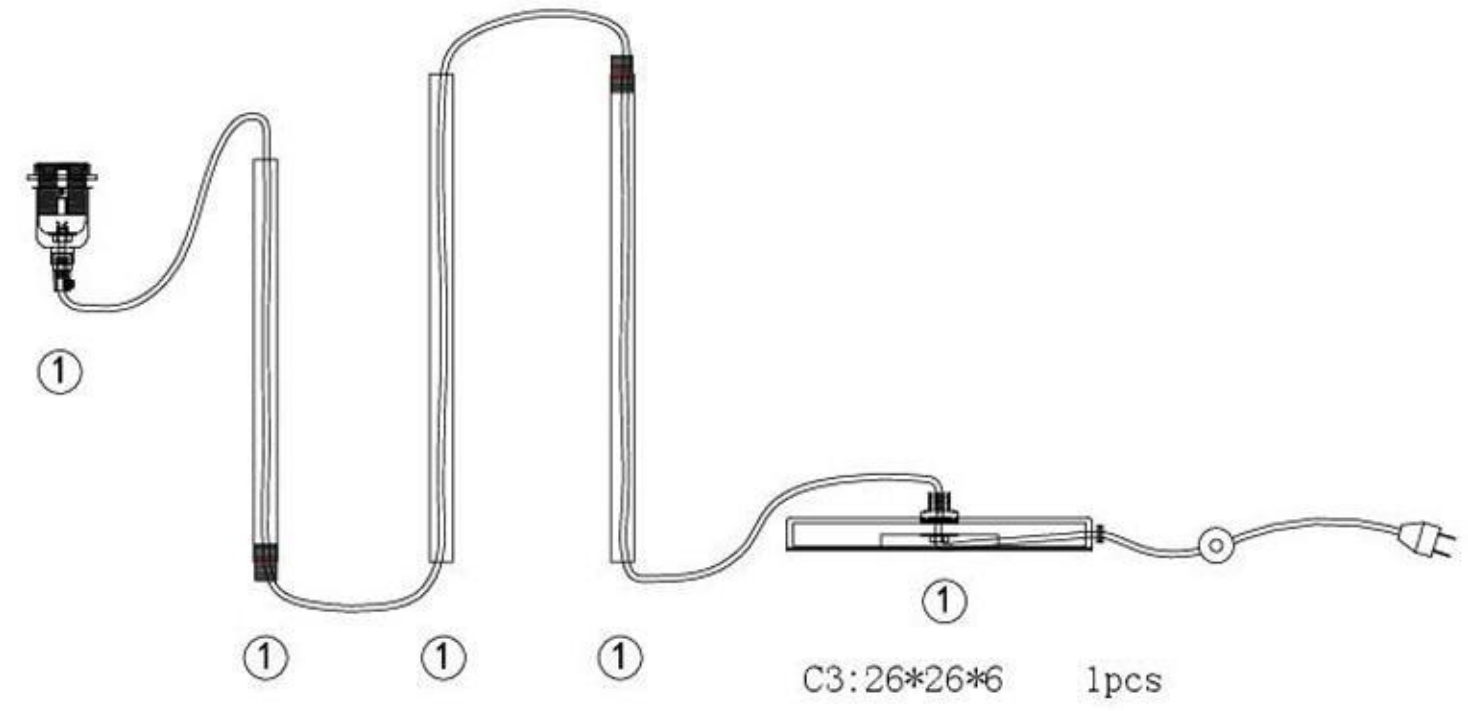

SLE107305-01

ev  
luce

Packing list:

C3:33\*33\*32 1pcs