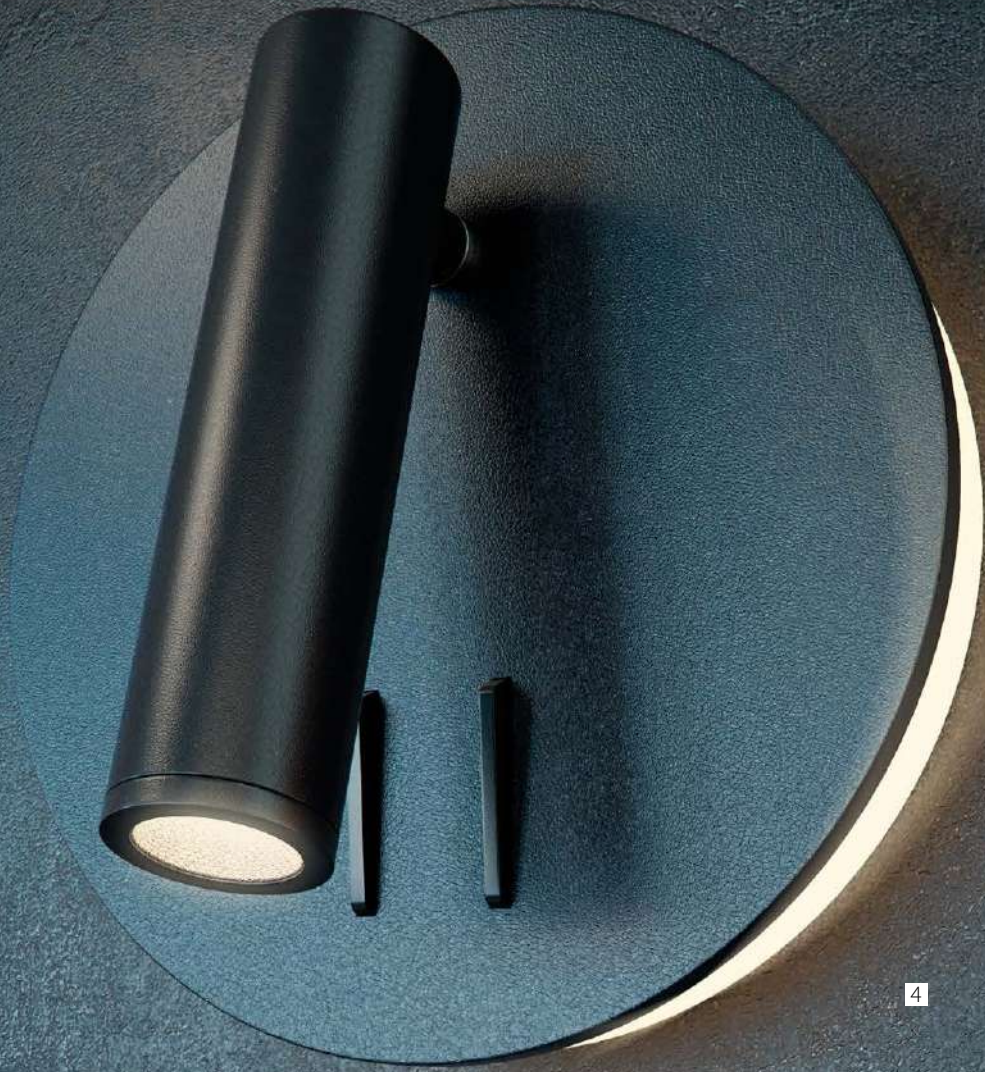

1 C175-WL-01-6W-W

2 C175-WL-01-6W-B

∅ LED 9W
↑ 130 ↔ 130 \ 65
540 Lumen

3 C176-WL-01-6W-W

4 C176-WL-01-6W-B

∅ LED 9W
↑ 140 ↔ 140 \ 65
540 Lumen

4

TONI