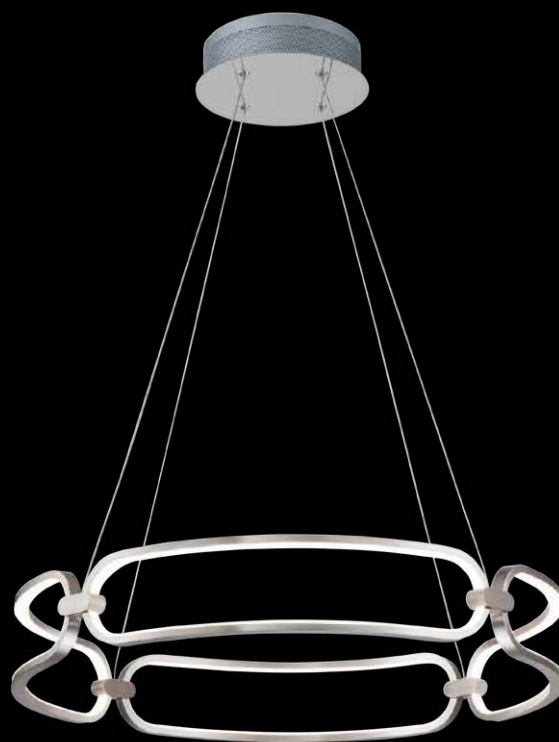

CHAIN

Арматура из металла 2-х цветов.
Необычный дизайн каркаса.
Встроенный LED-модуль.

Матовое
Золото/
MG

Никель/
N

1 MOD017PL-L50MG

∅ LED 50W
↓ 345 / 1200 ∅ 600
3500 Lumen

2 MOD017PL-L50N

∅ LED 50W
↓ 345 / 1200 ∅ 600
3500 Lumen

3 MOD017CL-L70N

■ MOD017CL-L70MG
∅ LED 70W
↓ 161 ∅ 800
4000 Lumen

4 MOD017CL-L50N

■ MOD017CL-L50N
∅ LED 50W
↓ 161 ∅ 600
3500 Lumen