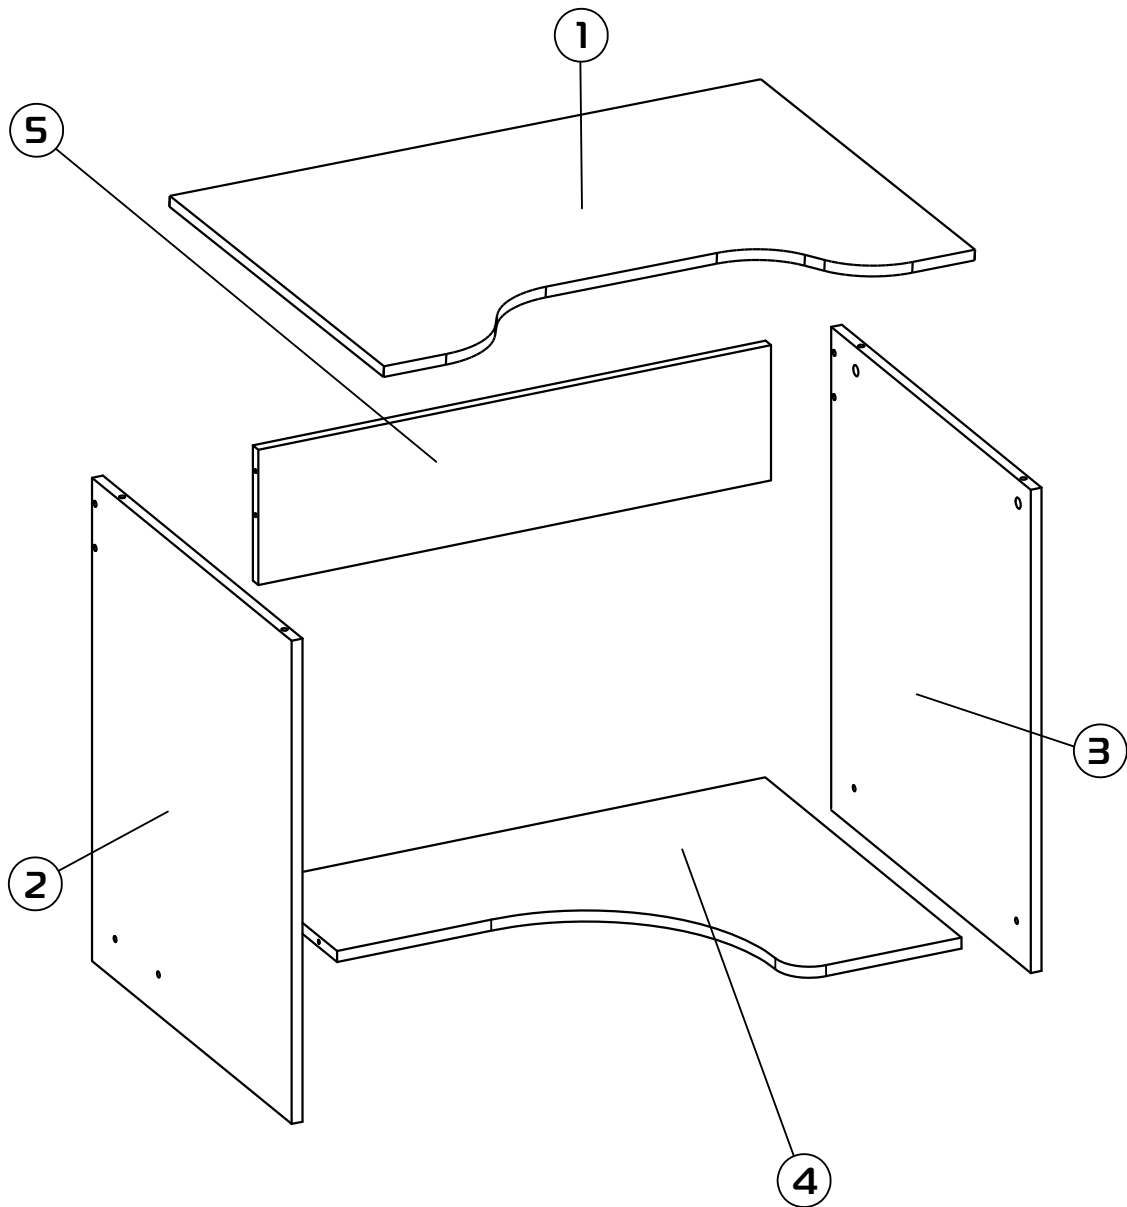

KCT-03

30-45 min

PH 2
PZ 2

PH 2
PZ 2

- ① 900x670x16 (x1)
- ② 724x590x16 (x1)
- ③ 724x590x16 (x1)
- ④ 724x580x16 (x1)
- ⑤ 724x196x16 (x1)

1

2

3