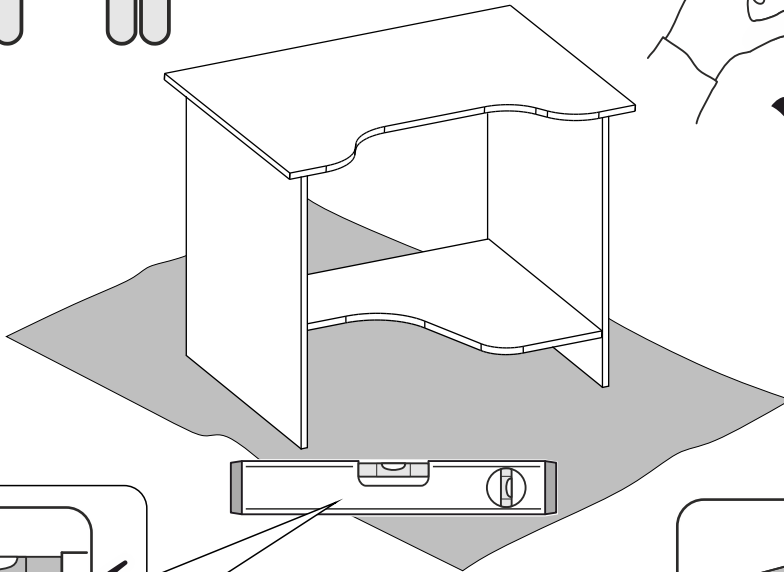

KCT-03

30-45 min

PH 2
PZ 2

PH 2
PZ 2

- ① 900x670x16 (x1)
- ② 724x590x16 (x1)
- ③ 724x590x16 (x1)
- ④ 724x580x16 (x1)
- ⑤ 724x196x16 (x1)

1

2

3