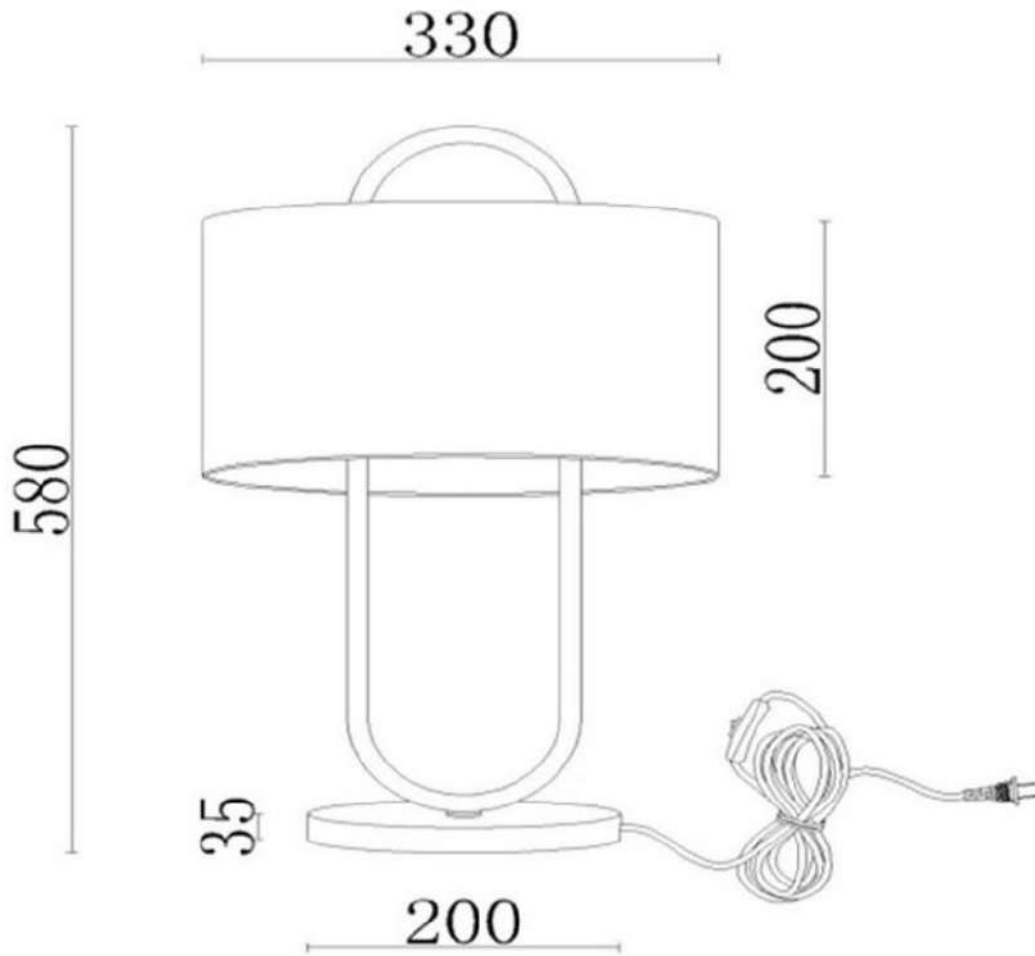

Model assembly instructions:
APL.635.04.01

1. Voltage/Frequency: 220-230V 50-60Hz.
2. Please wear gloves to install.
3. Don't install it on the moist ceiling.
4. Turn off the power before cleanout.
5. Please wash with the sanitizer without corrosivity.
6. The use of lamps is permissible: E27 1x40W.